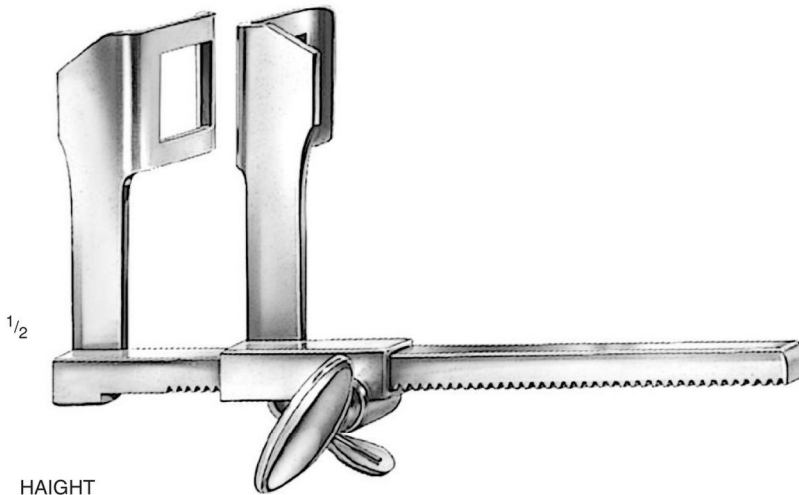

Thoracic Instruments
Instrumentais Toracicos
Instruments Thorociques

Tel# 0092-52-4260785

Fax# 0092-52-4266804

Email. Info@benison.com.pk

Rib and Rib Shears, Sternum Cutters

Rib Spreaders

HAIGHT

	a	b	c
35. 23.20	30 mm	30 mm	90 m / 3 1/2"