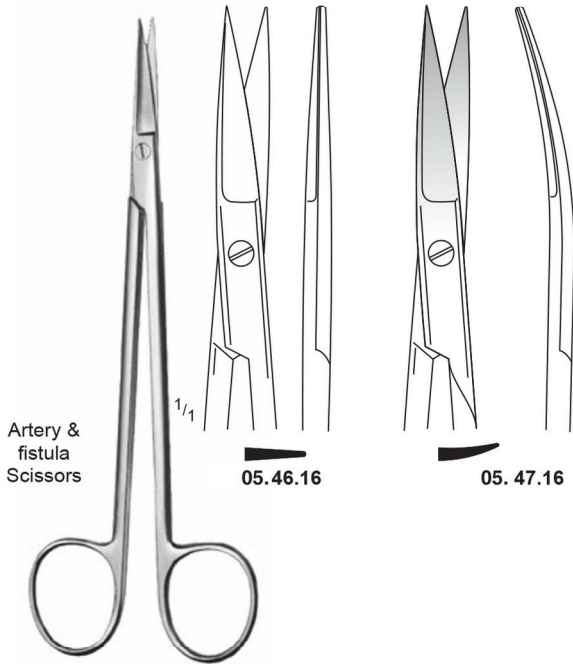

05.38.18 – 05.39.20

METZENBAUM (NELSON)  
05.40.23 – 05.41.30

**Dissecting Scissor with Tungsten Carbide T/C Inserts**

METZENBAUM, T/C  
05.36.64 – 05.37.64  
14 cm / 5 1/2"

05.38.68 05.39.68  
18 cm / 7"

05.38.70 05.39.70  
20 cm / 8"

METZENBAUM T/C  
05.38.68 – 05.39.70

05.40.73 05.41.73  
23 cm / 9"

05.40.76 05.41.76  
26 cm / 10 1/4"

05.40.80 05.41.80  
30 cm / 12"

METZENBAUM (NELSON) T/C  
05.40.73 – 05.41.80

**Fine Dissecting Scissors, with Tungsten Carbide T/C Inserts**

**Delicate Scissors, with Tungsten Carbide T/C Inserts**

Artery & fistula Scissors

05.46.16

05.47.16

KELLY  
05.46.16 – 05.47.16  
16 cm / 6 1/4"

1/4

05.46.66

05.47.66

KELLY, T/C  
05.46.66 – 05.47.66  
16 cm / 6 1/4"

Undermining Scissors

TOENNIS ADSON  
05.50.18  
18 cm / 7 1/8"

TOENNIS ADSON, T/C  
05.50.68  
18 cm / 7 1/8"

KILNER  
05.59.13 – 13 cm / 5 1/8"  
05.59.15 – 15 cm / 6"