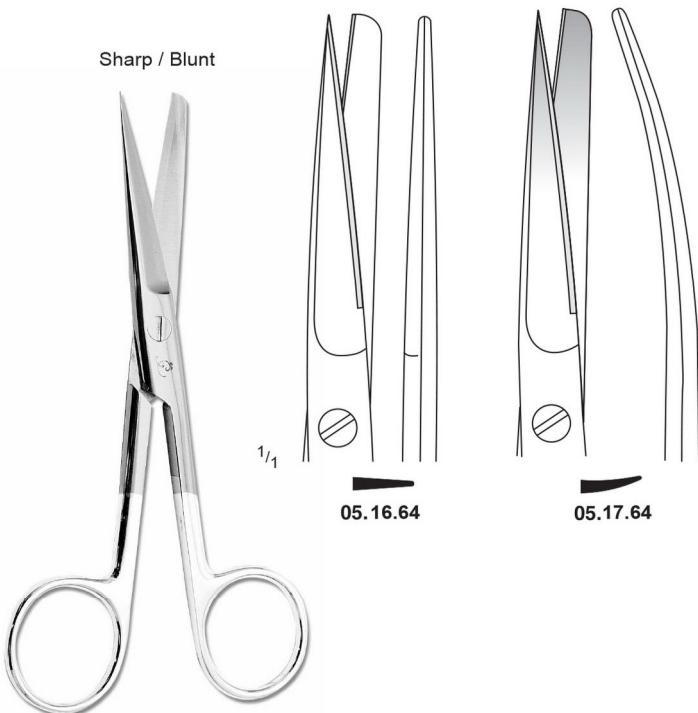

05.16.64 – 05.17.64
14.5 cm / 5 3/4"