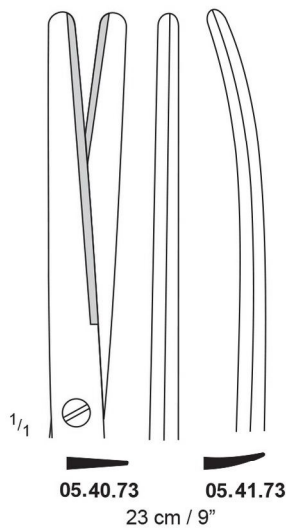

**Dissecting Scissor Incision Scissors**

MAYO-HARRINGTON  
05.24.80 – 05.25.83

	05.24.83	05.25.83
20 cm / 8"	05.24.80	05.25.80
23 cm / 9"	05.24.83	05.25.83

DEAVER  
05.20.14 – 05.21.14  
14 cm / 5 1/2"

LEXER  
05.32.86 – 05.32.87  
16 cm / 6 1/4"

**Dissecting Scissors**

METZENBAUM  
05.36.14 – 05.37.14  
14 cm / 5 1/2"

05.38.18 05.39.18  
18 cm / 7"

05.38.20 05.39.20  
20 cm / 8"

05.40.23 05.41.23  
23 cm / 9"

05.40.26 05.41.26  
26 cm / 10 1/4"

05.40.30 05.41.30  
30 cm / 12"

05.38.18 – 05.39.20

METZENBAUM (NELSON)  
05.40.23 – 05.41.30

**Dissecting Scissor with Tungsten Carbide T/C Inserts**

METZENBAUM, T/C  
05.36.64 – 05.37.64  
14 cm / 5 1/2"

05.38.68 05.39.68  
18 cm / 7"

05.38.70 05.39.70  
20 cm / 8"

METZENBAUM T/C  
05.38.68 – 05.39.70

05.40.73 05.41.73  
23 cm / 9"

05.40.76 05.41.76  
26 cm / 10 1/4"

05.40.80 05.41.80  
30 cm / 12"

METZENBAUM (NELSON) T/C  
05.40.73 – 05.41.80