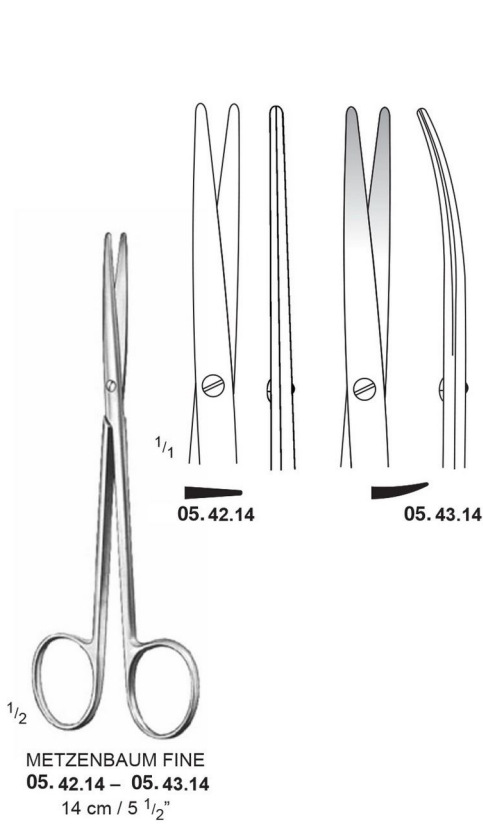

05.38.18 – 05.39.20

METZENBAUM (NELSON)  
05.40.23 – 05.41.30

**Dissecting Scissor with Tungsten Carbide T/C Inserts**

METZENBAUM, T/C  
05.36.64 – 05.37.64  
14 cm / 5 1/2"

05.38.68 05.39.68  
18 cm / 7"

05.38.70 05.39.70  
20 cm / 8"

METZENBAUM T/C  
05.38.68 – 05.39.70

05.40.73 05.41.73  
23 cm / 9"

05.40.76 05.41.76  
26 cm / 10 1/4"

05.40.80 05.41.80  
30 cm / 12"

METZENBAUM (NELSON) T/C  
05.40.73 – 05.41.80

**Fine Dissecting Scissors, with Tungsten Carbide T/C Inserts**

**Delicate Scissors, with Tungsten Carbide T/C Inserts**

Artery & fistula Scissors

05.46.16

05.47.16

KELLY  
05.46.16 – 05.47.16  
16 cm / 6 1/4"

1/4

05.46.66

05.47.66

KELLY, T/C  
05.46.66 – 05.47.66  
16 cm / 6 1/4"

Undermining Scissors

TOENNIS ADSON  
05.50.18  
18 cm / 7 1/8"

TOENNIS ADSON, T/C  
05.50.68  
18 cm / 7 1/8"

KILNER  
05.59.13 – 13 cm / 5 1/8"  
05.59.15 – 15 cm / 6"