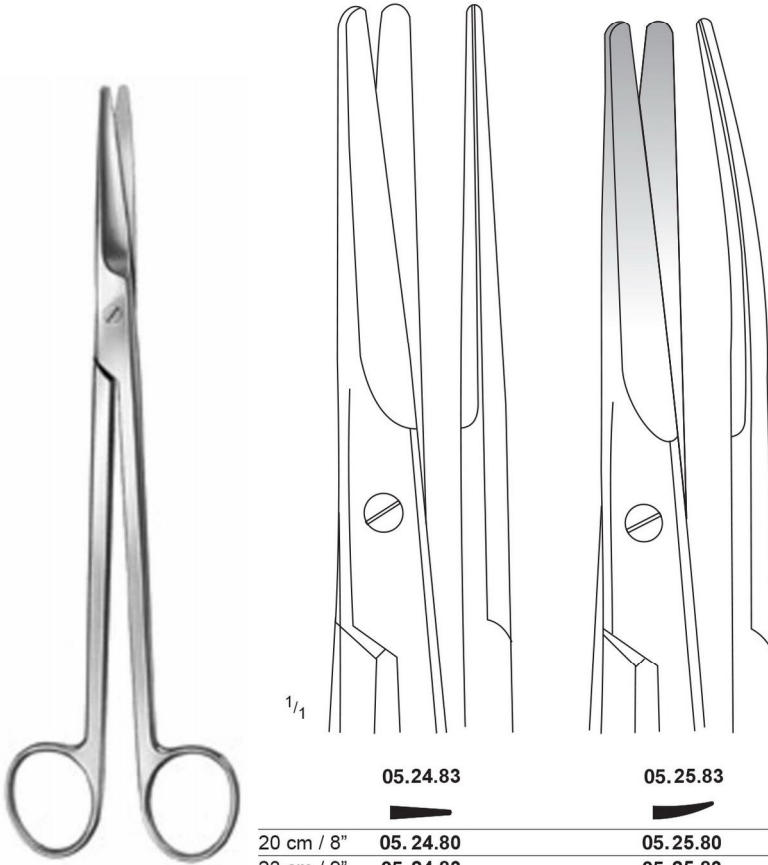

MAYO  
05.24.14 – 05.25.23

Straight	05.24.14	05.24.15	05.24.17	05.24.23	
Curved	05.25.14	05.25.15	05.25.17	05.25.23	
	14 cm / 5 1/2"	15.5 cm / 6 1/8"	17 cm / 6 3/4"	23 cm / 9"	

MAYO, T/C  
05.24.64 – 05.25.67

05.24.64	05.25.64	05.24.65	05.25.65	05.24.67	05.25.67
	14 cm / 5 1/2"		15.5 cm / 6 1/8"		17 cm / 6 3/4"

**Dissecting Scissors with Tungsten Carbide T/C Inserts**

**Abdominal Scissors Uterine Scissors with Tungsten Carbide T/C Inserts**

**Dissecting Scissor Incision Scissors**

MAYO-HARRINGTON  
05.24.80 – 05.25.83

	05.24.83	05.25.83
20 cm / 8"	05.24.80	05.25.80
23 cm / 9"	05.24.83	05.25.83

DEAVER  
05.20.14 – 05.21.14  
14 cm / 5 1/2"

LEXER  
05.32.86 – 05.32.87  
16 cm / 6 1/4"

1/4

05.46.66

05.47.66

KELLY, T/C  
05.46.66 – 05.47.66  
16 cm / 6 1/4"

Undermining Scissors

TOENNIS ADSON  
05.50.18  
18 cm / 7 1/8"

TOENNIS ADSON, T/C  
05.50.68  
18 cm / 7 1/8"

KILNER  
05.59.13 – 13 cm / 5 1/8"  
05.59.15 – 15 cm / 6"