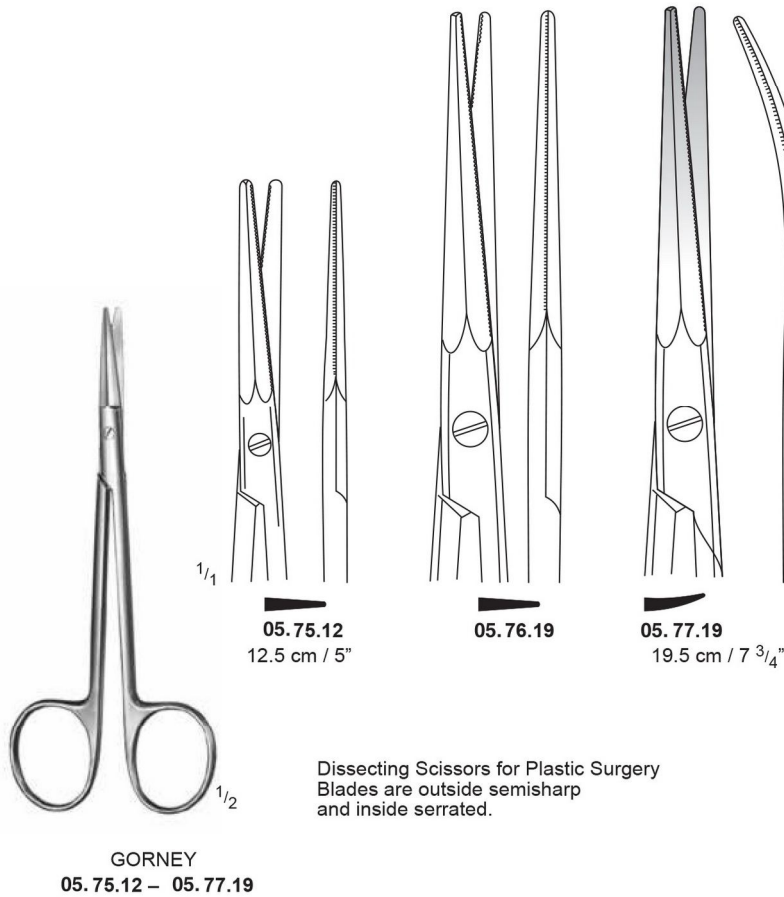

**Fine Dissecting Scissors, with Tungsten Carbide T/C Inserts**

**Delicate Scissors, with Tungsten Carbide T/C Inserts**

Artery & fistula Scissors

05.46.16

05.47.16

KELLY  
05.46.16 – 05.47.16  
16 cm / 6 1/4"

1/4

05.46.66

05.47.66

KELLY, T/C  
05.46.66 – 05.47.66  
16 cm / 6 1/4"

Undermining Scissors

TOENNIS ADSON  
05.50.18  
18 cm / 7 1/8"

TOENNIS ADSON, T/C  
05.50.68  
18 cm / 7 1/8"

KILNER  
05.59.13 – 13 cm / 5 1/8"  
05.59.15 – 15 cm / 6"

KILNER, T/C  
05.59.63  
13 cm / 5 1/8"

**Fine Operating Scissor Plastic Surgery Scissors**

Dissecting Scissors for Plastic Surgery  
Blades are outside semisharp  
and inside serrated.