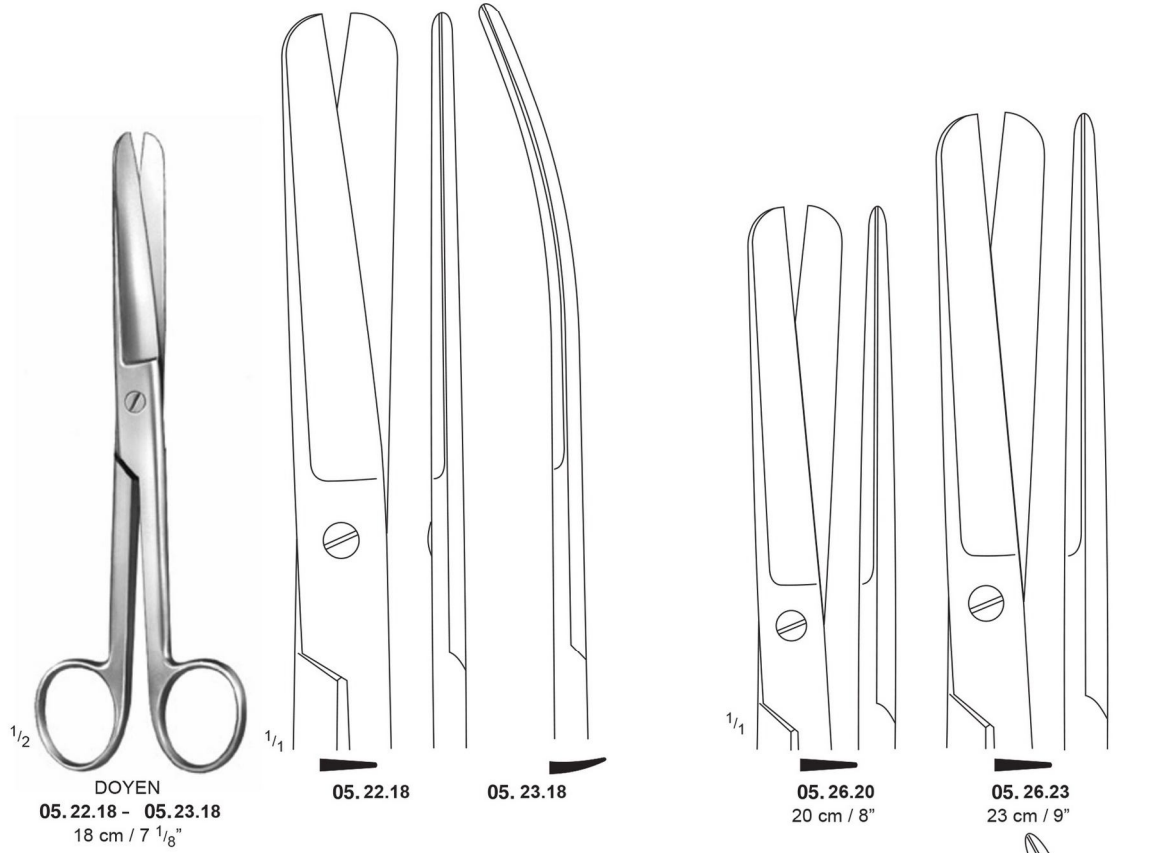

05.16.14

05.17.14

11.5 cm / 4 1/2"	05.16.11	05.17.11
13 cm / 5"	05.16.13	05.17.13
14.5 cm / 5 3/4"	05.16.14	05.17.14
15 cm / 6"	05.16.15	05.17.15
16.5 cm / 6 1/2"	05.16.16	05.17.16
18.5 cm / 7 1/4"	05.16.18	05.17.18

MAYO  
05.24.14 – 05.25.23

Straight	05.24.14	05.24.15	05.24.17	05.24.23	
Curved	05.25.14	05.25.15	05.25.17	05.25.23	
	14 cm / 5 1/2"	15.5 cm / 6 1/8"	17 cm / 6 3/4"	23 cm / 9"	

MAYO, T/C  
05.24.64 – 05.25.67

05.24.64	05.25.64	05.24.65	05.25.65	05.24.67	05.25.67
	14 cm / 5 1/2"		15.5 cm / 6 1/8"		17 cm / 6 3/4"

**Dissecting Scissors with Tungsten Carbide T/C Inserts**

**Abdominal Scissors Uterine Scissors with Tungsten Carbide T/C Inserts**

**Dissecting Scissor Incision Scissors**

MAYO-HARRINGTON  
05.24.80 – 05.25.83

	05.24.83	05.25.83
20 cm / 8"	05.24.80	05.25.80
23 cm / 9"	05.24.83	05.25.83

DEAVER  
05.20.14 – 05.21.14  
14 cm / 5 1/2"

LEXER  
05.32.86 – 05.32.87  
16 cm / 6 1/4"