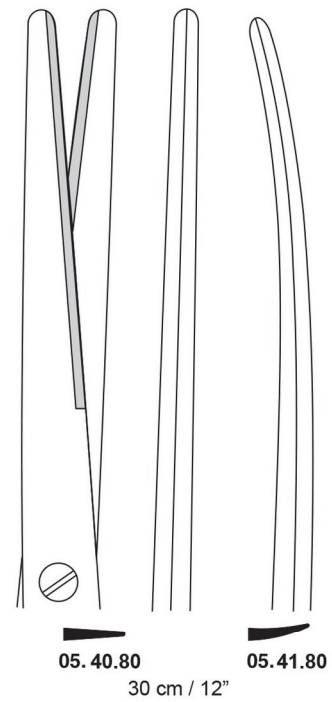

05.16.14

05.17.14

11.5 cm / 4 1/2"	05.16.11	05.17.11
13 cm / 5"	05.16.13	05.17.13
14.5 cm / 5 3/4"	05.16.14	05.17.14
15 cm / 6"	05.16.15	05.17.15
16.5 cm / 6 1/2"	05.16.16	05.17.16
18.5 cm / 7 1/4"	05.16.18	05.17.18

05.38.70 05.39.70  
20 cm / 8"

METZENBAUM T/C  
05.38.68 – 05.39.70

05.40.73 05.41.73  
23 cm / 9"

05.40.76 05.41.76  
26 cm / 10 1/4"

05.40.80 05.41.80  
30 cm / 12"

METZENBAUM (NELSON) T/C  
05.40.73 – 05.41.80

**Fine Dissecting Scissors, with Tungsten Carbide T/C Inserts**

**Delicate Scissors, with Tungsten Carbide T/C Inserts**

Artery & fistula Scissors

05.46.16

05.47.16

KELLY  
05.46.16 – 05.47.16  
16 cm / 6 1/4"

1/4

05.46.66

05.47.66

KELLY, T/C  
05.46.66 – 05.47.66  
16 cm / 6 1/4"

Undermining Scissors

TOENNIS ADSON  
05.50.18  
18 cm / 7 1/8"

TOENNIS ADSON, T/C  
05.50.68  
18 cm / 7 1/8"

KILNER  
05.59.13 – 13 cm / 5 1/8"  
05.59.15 – 15 cm / 6"