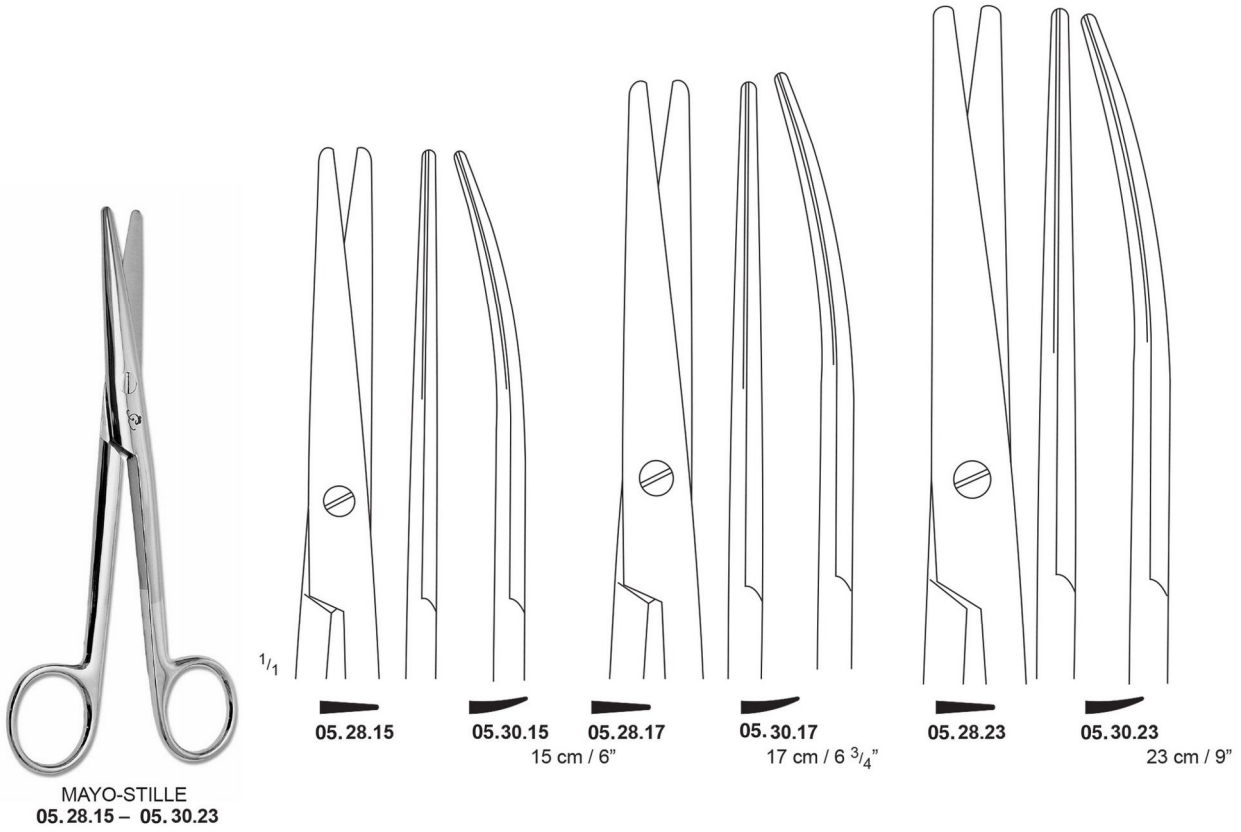

05.16.14

05.17.14

11.5 cm / 4 1/2"	05.16.11	05.17.11
13 cm / 5"	05.16.13	05.17.13
14.5 cm / 5 3/4"	05.16.14	05.17.14
15 cm / 6"	05.16.15	05.17.15
16.5 cm / 6 1/2"	05.16.16	05.17.16
18.5 cm / 7 1/4"	05.16.18	05.17.18

MAYO  
05.24.14 – 05.25.23

Straight	05.24.14	05.24.15	05.24.17	05.24.23	
Curved	05.25.14	05.25.15	05.25.17	05.25.23	
	14 cm / 5 1/2"	15.5 cm / 6 1/8"	17 cm / 6 3/4"	23 cm / 9"	

MAYO, T/C  
05.24.64 – 05.25.67

05.24.64	05.25.64	05.24.65	05.25.65	05.24.67	05.25.67
	14 cm / 5 1/2"		15.5 cm / 6 1/8"		17 cm / 6 3/4"

**Dissecting Scissors with Tungsten Carbide T/C Inserts**

**Abdominal Scissors Uterine Scissors with Tungsten Carbide T/C Inserts**

1/4

05.46.66

05.47.66

KELLY, T/C  
05.46.66 – 05.47.66  
16 cm / 6 1/4"

Undermining Scissors

TOENNIS ADSON  
05.50.18  
18 cm / 7 1/8"

TOENNIS ADSON, T/C  
05.50.68  
18 cm / 7 1/8"

KILNER  
05.59.13 – 13 cm / 5 1/8"  
05.59.15 – 15 cm / 6"