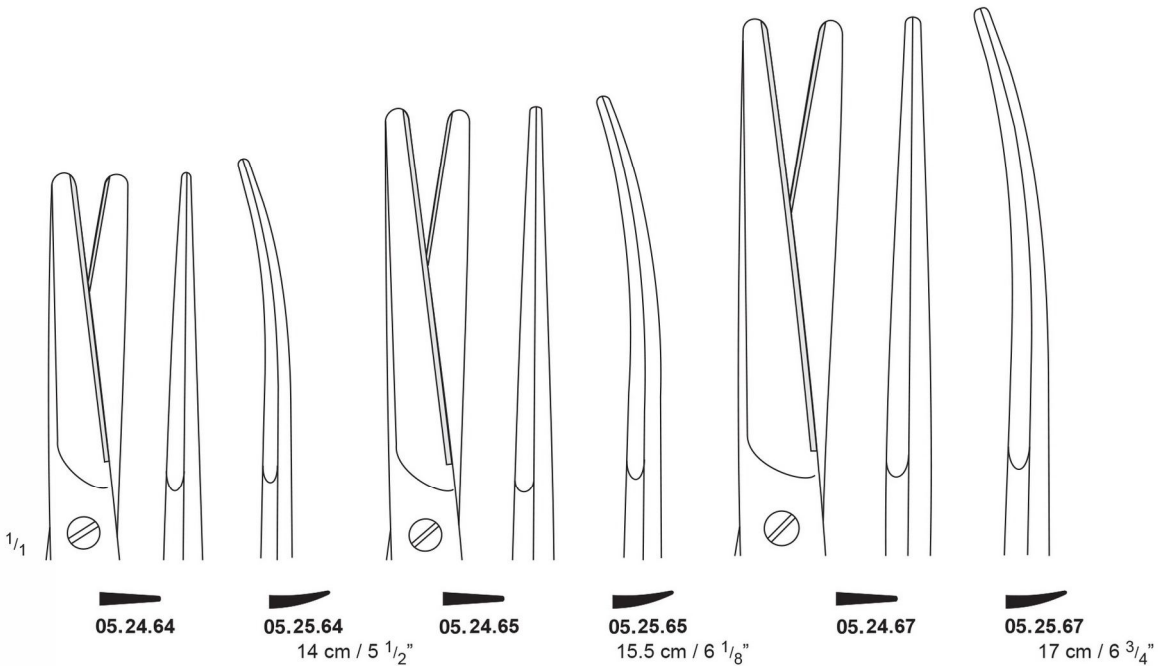

05.16.14

05.17.14

11.5 cm / 4 1/2"	05.16.11	05.17.11
13 cm / 5"	05.16.13	05.17.13
14.5 cm / 5 3/4"	05.16.14	05.17.14
15 cm / 6"	05.16.15	05.17.15
16.5 cm / 6 1/2"	05.16.16	05.17.16
18.5 cm / 7 1/4"	05.16.18	05.17.18

**Operating Scissor with Tungsten Carbide T/C Inserts**

05.14.64 – 05.18.64  
14.5 cm / 5 3/4"

05.15.64 – 05.19.64  
14.5 cm / 5 3/4"

05.16.64 – 05.17.64  
14.5 cm / 5 3/4"

**Dissecting Scissor, with Tungsten Carbide T/C Inserts**

MAYO  
05.24.14 – 05.25.23

Straight	05.24.14	05.24.15	05.24.17	05.24.23	
Curved	05.25.14	05.25.15	05.25.17	05.25.23	
	14 cm / 5 1/2"	15.5 cm / 6 1/8"	17 cm / 6 3/4"	23 cm / 9"	

MAYO, T/C  
05.24.64 – 05.25.67

KILNER, T/C  
05.59.63  
13 cm / 5 1/8"

**Fine Operating Scissor Plastic Surgery Scissors**

Dissecting Scissors for Plastic Surgery  
Blades are outside semisharp  
and inside serrated.