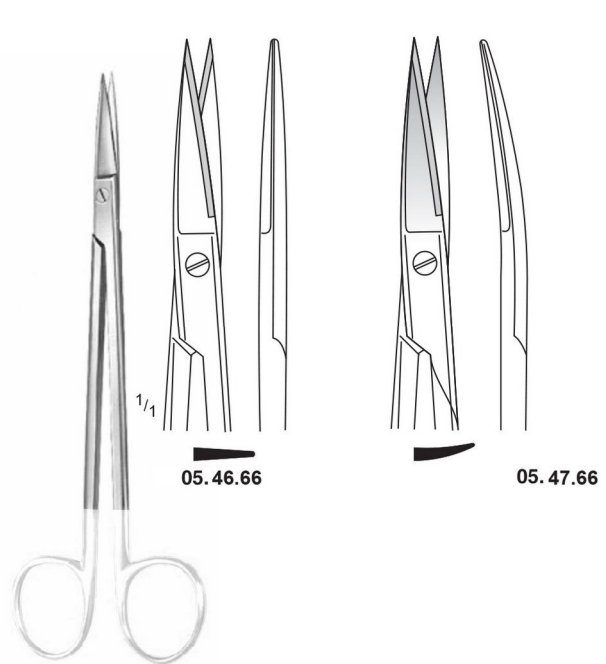

05.38.70 05.39.70  
20 cm / 8"

METZENBAUM T/C  
05.38.68 – 05.39.70

05.40.73 05.41.73  
23 cm / 9"

05.40.76 05.41.76  
26 cm / 10 1/4"

05.40.80 05.41.80  
30 cm / 12"

METZENBAUM (NELSON) T/C  
05.40.73 – 05.41.80

**Fine Dissecting Scissors, with Tungsten Carbide T/C Inserts**

**Delicate Scissors, with Tungsten Carbide T/C Inserts**

Artery & fistula Scissors

05.46.16

05.47.16

KELLY  
05.46.16 – 05.47.16  
16 cm / 6 1/4"

1/4

05.46.66

05.47.66

KELLY, T/C  
05.46.66 – 05.47.66  
16 cm / 6 1/4"

Undermining Scissors

TOENNIS ADSON  
05.50.18  
18 cm / 7 1/8"

TOENNIS ADSON, T/C  
05.50.68  
18 cm / 7 1/8"

KILNER  
05.59.13 – 13 cm / 5 1/8"  
05.59.15 – 15 cm / 6"

KILNER, T/C  
05.59.63  
13 cm / 5 1/8"

**Fine Operating Scissor Plastic Surgery Scissors**

Dissecting Scissors for Plastic Surgery  
Blades are outside semisharp  
and inside serrated.