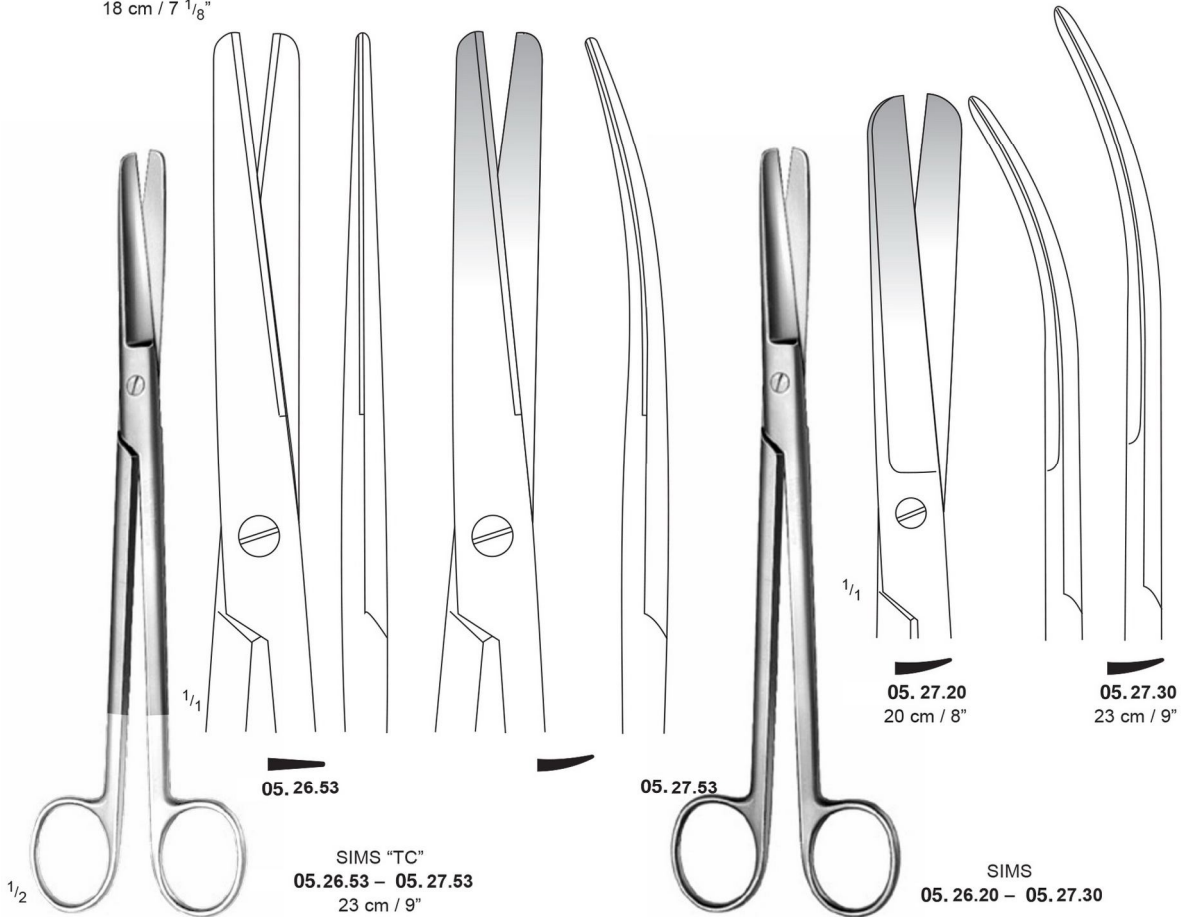

MAYO  
05.24.14 – 05.25.23

Straight	05.24.14	05.24.15	05.24.17	05.24.23	
Curved	05.25.14	05.25.15	05.25.17	05.25.23	
	14 cm / 5 1/2"	15.5 cm / 6 1/8"	17 cm / 6 3/4"	23 cm / 9"	

MAYO, T/C  
05.24.64 – 05.25.67

**Dissecting Scissor Incision Scissors**

MAYO-HARRINGTON  
05.24.80 – 05.25.83

	05.24.83	05.25.83
20 cm / 8"	05.24.80	05.25.80
23 cm / 9"	05.24.83	05.25.83

DEAVER  
05.20.14 – 05.21.14  
14 cm / 5 1/2"

LEXER  
05.32.86 – 05.32.87  
16 cm / 6 1/4"

1/4

05.46.66

05.47.66

KELLY, T/C  
05.46.66 – 05.47.66  
16 cm / 6 1/4"

Undermining Scissors

TOENNIS ADSON  
05.50.18  
18 cm / 7 1/8"

TOENNIS ADSON, T/C  
05.50.68  
18 cm / 7 1/8"

KILNER  
05.59.13 – 13 cm / 5 1/8"  
05.59.15 – 15 cm / 6"

KILNER, T/C  
05.59.63  
13 cm / 5 1/8"

**Fine Operating Scissor Plastic Surgery Scissors**

Dissecting Scissors for Plastic Surgery  
Blades are outside semisharp  
and inside serrated.