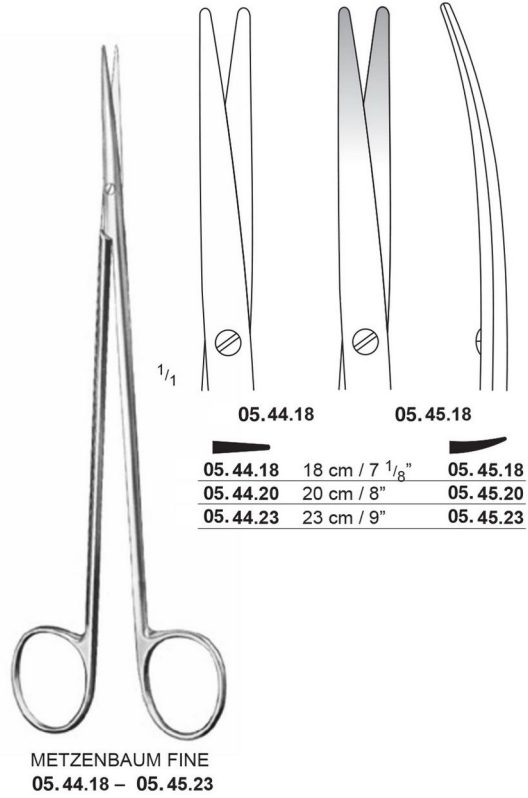

**Dissecting Scissor Incision Scissors**

MAYO-HARRINGTON  
05.24.80 – 05.25.83

	05.24.83	05.25.83
20 cm / 8"	05.24.80	05.25.80
23 cm / 9"	05.24.83	05.25.83

DEAVER  
05.20.14 – 05.21.14  
14 cm / 5 1/2"

LEXER  
05.32.86 – 05.32.87  
16 cm / 6 1/4"

05.38.70 05.39.70  
20 cm / 8"

METZENBAUM T/C  
05.38.68 – 05.39.70

05.40.73 05.41.73  
23 cm / 9"

05.40.76 05.41.76  
26 cm / 10 1/4"

05.40.80 05.41.80  
30 cm / 12"

METZENBAUM (NELSON) T/C  
05.40.73 – 05.41.80

**Fine Dissecting Scissors, with Tungsten Carbide T/C Inserts**

**Delicate Scissors, with Tungsten Carbide T/C Inserts**

Artery & fistula Scissors

05.46.16

05.47.16

KELLY  
05.46.16 – 05.47.16  
16 cm / 6 1/4"

1/4

05.46.66

05.47.66

KELLY, T/C  
05.46.66 – 05.47.66  
16 cm / 6 1/4"

Undermining Scissors

TOENNIS ADSON  
05.50.18  
18 cm / 7 1/8"

TOENNIS ADSON, T/C  
05.50.68  
18 cm / 7 1/8"

KILNER  
05.59.13 – 13 cm / 5 1/8"  
05.59.15 – 15 cm / 6"