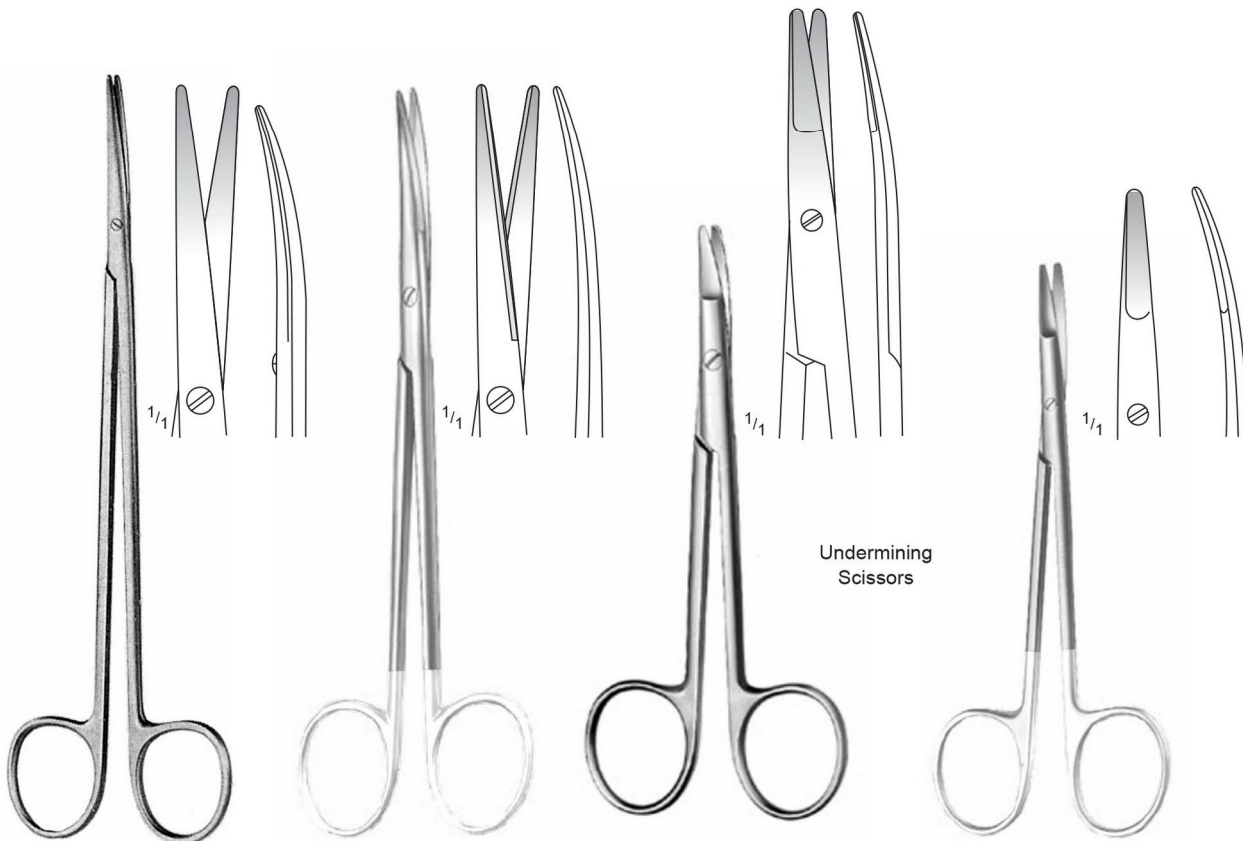

**Fine Dissecting Scissors, with Tungsten Carbide T/C Inserts**

**Delicate Scissors, with Tungsten Carbide T/C Inserts**

Artery & fistula Scissors

05.46.16

05.47.16

KELLY  
05.46.16 – 05.47.16  
16 cm / 6 1/4"

1/4

05.46.66

05.47.66

KELLY, T/C  
05.46.66 – 05.47.66  
16 cm / 6 1/4"

Undermining Scissors

TOENNIS ADSON  
05.50.18  
18 cm / 7 1/8"

TOENNIS ADSON, T/C  
05.50.68  
18 cm / 7 1/8"

KILNER  
05.59.13 – 13 cm / 5 1/8"  
05.59.15 – 15 cm / 6"