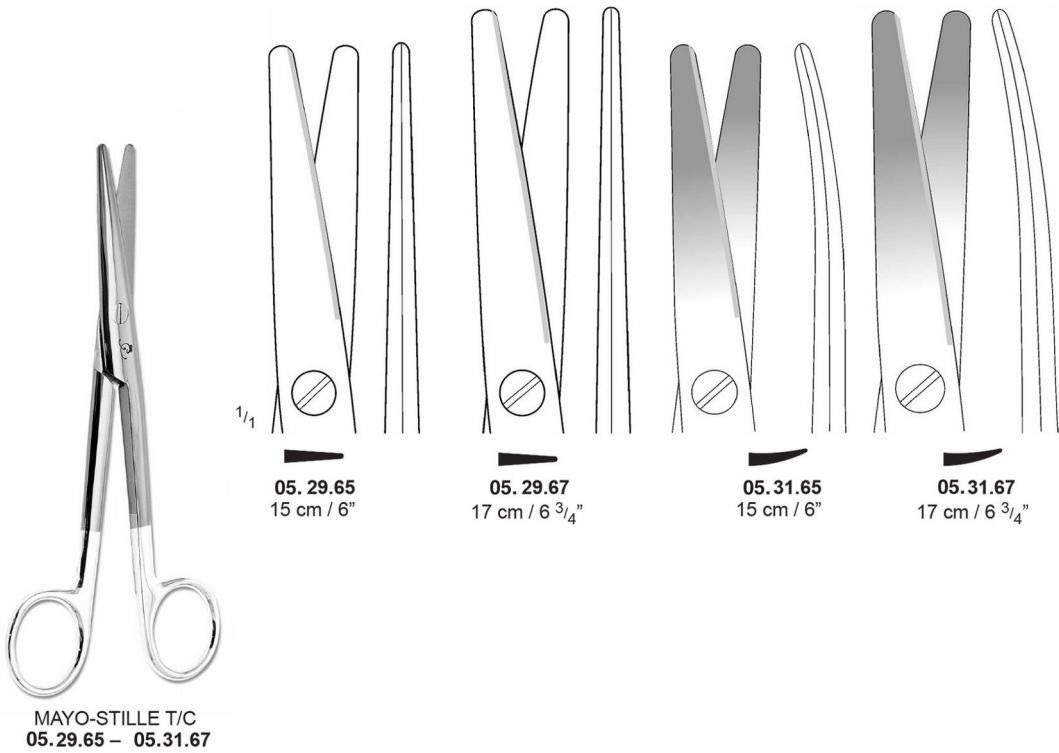

05.16.14

05.17.14

11.5 cm / 4 1/2"	05.16.11	05.17.11
13 cm / 5"	05.16.13	05.17.13
14.5 cm / 5 3/4"	05.16.14	05.17.14
15 cm / 6"	05.16.15	05.17.15
16.5 cm / 6 1/2"	05.16.16	05.17.16
18.5 cm / 7 1/4"	05.16.18	05.17.18

MAYO  
05.24.14 – 05.25.23

Straight	05.24.14	05.24.15	05.24.17	05.24.23	
Curved	05.25.14	05.25.15	05.25.17	05.25.23	
	14 cm / 5 1/2"	15.5 cm / 6 1/8"	17 cm / 6 3/4"	23 cm / 9"	

MAYO, T/C  
05.24.64 – 05.25.67

05.24.64	05.25.64	05.24.65	05.25.65	05.24.67	05.25.67
	14 cm / 5 1/2"		15.5 cm / 6 1/8"		17 cm / 6 3/4"

**Dissecting Scissors with Tungsten Carbide T/C Inserts**

**Abdominal Scissors Uterine Scissors with Tungsten Carbide T/C Inserts**

1/4

05.46.66

05.47.66

KELLY, T/C  
05.46.66 – 05.47.66  
16 cm / 6 1/4"

Undermining Scissors

TOENNIS ADSON  
05.50.18  
18 cm / 7 1/8"

TOENNIS ADSON, T/C  
05.50.68  
18 cm / 7 1/8"

KILNER  
05.59.13 – 13 cm / 5 1/8"  
05.59.15 – 15 cm / 6"