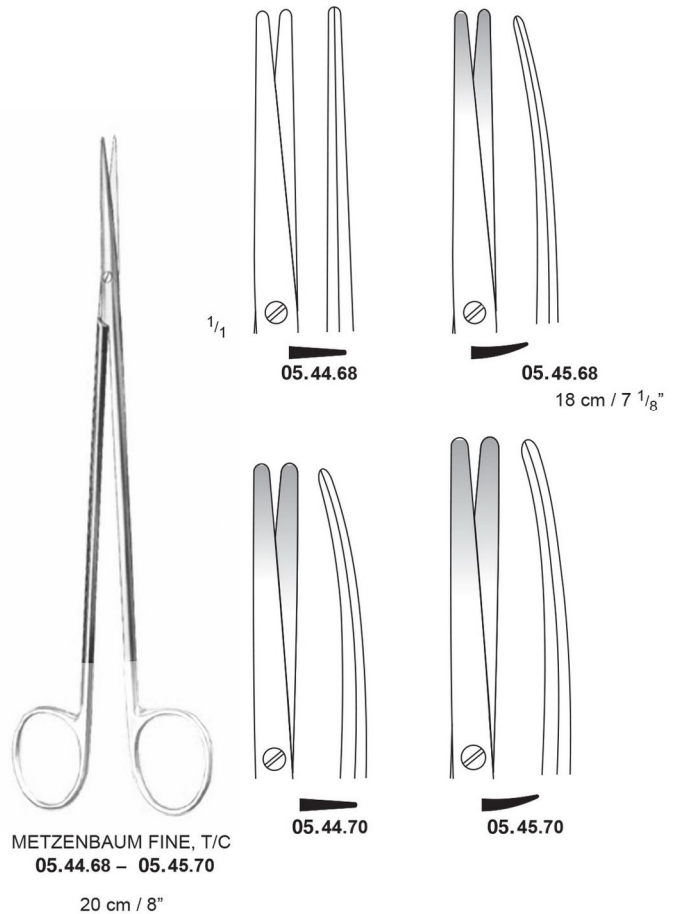

05.38.18 – 05.39.20

METZENBAUM (NELSON)  
05.40.23 – 05.41.30

**Dissecting Scissor with Tungsten Carbide T/C Inserts**

METZENBAUM, T/C  
05.36.64 – 05.37.64  
14 cm / 5 1/2"

05.38.68 05.39.68  
18 cm / 7"

05.38.70 05.39.70  
20 cm / 8"

METZENBAUM T/C  
05.38.68 – 05.39.70

05.40.73 05.41.73  
23 cm / 9"

05.40.76 05.41.76  
26 cm / 10 1/4"

05.40.80 05.41.80  
30 cm / 12"

METZENBAUM (NELSON) T/C  
05.40.73 – 05.41.80

**Fine Dissecting Scissors, with Tungsten Carbide T/C Inserts**

**Delicate Scissors, with Tungsten Carbide T/C Inserts**

Artery & fistula Scissors

05.46.16

05.47.16

KELLY  
05.46.16 – 05.47.16  
16 cm / 6 1/4"

1/4

05.46.66

05.47.66

KELLY, T/C  
05.46.66 – 05.47.66  
16 cm / 6 1/4"

Undermining Scissors

TOENNIS ADSON  
05.50.18  
18 cm / 7 1/8"

TOENNIS ADSON, T/C  
05.50.68  
18 cm / 7 1/8"

KILNER  
05.59.13 – 13 cm / 5 1/8"  
05.59.15 – 15 cm / 6"