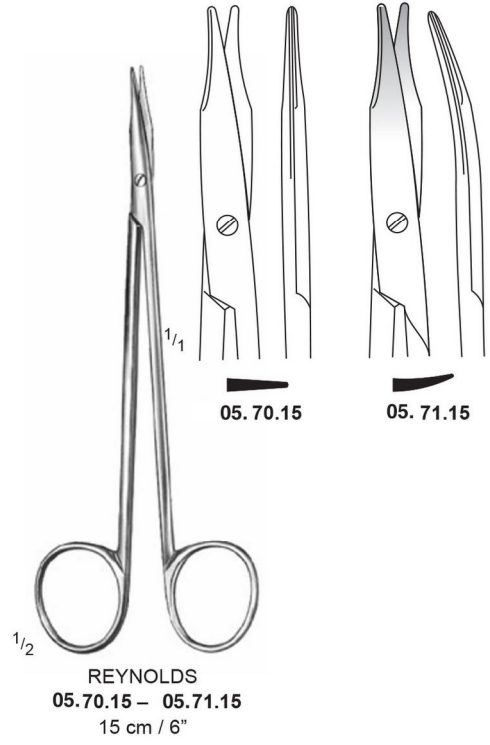

05.38.70 05.39.70  
20 cm / 8"

METZENBAUM T/C  
05.38.68 – 05.39.70

05.40.73 05.41.73  
23 cm / 9"

05.40.76 05.41.76  
26 cm / 10 1/4"

05.40.80 05.41.80  
30 cm / 12"

METZENBAUM (NELSON) T/C  
05.40.73 – 05.41.80

**Fine Dissecting Scissors, with Tungsten Carbide T/C Inserts**

**Delicate Scissors, with Tungsten Carbide T/C Inserts**

Artery & fistula Scissors

05.46.16

05.47.16

KELLY  
05.46.16 – 05.47.16  
16 cm / 6 1/4"

1/4

05.46.66

05.47.66

KELLY, T/C  
05.46.66 – 05.47.66  
16 cm / 6 1/4"

Undermining Scissors

TOENNIS ADSON  
05.50.18  
18 cm / 7 1/8"

TOENNIS ADSON, T/C  
05.50.68  
18 cm / 7 1/8"

KILNER  
05.59.13 – 13 cm / 5 1/8"  
05.59.15 – 15 cm / 6"

KILNER, T/C  
05.59.63  
13 cm / 5 1/8"

**Fine Operating Scissor Plastic Surgery Scissors**

Dissecting Scissors for Plastic Surgery  
Blades are outside semisharp  
and inside serrated.