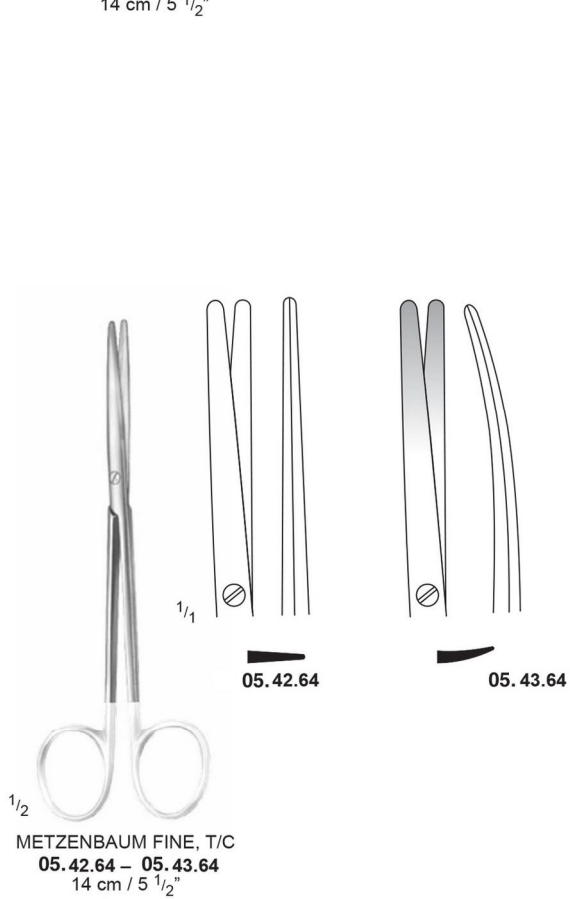

05.38.70 05.39.70  
20 cm / 8"

METZENBAUM T/C  
05.38.68 – 05.39.70

05.40.73 05.41.73  
23 cm / 9"

05.40.76 05.41.76  
26 cm / 10 1/4"

05.40.80 05.41.80  
30 cm / 12"

METZENBAUM (NELSON) T/C  
05.40.73 – 05.41.80

**Fine Dissecting Scissors, with Tungsten Carbide T/C Inserts**

**Delicate Scissors, with Tungsten Carbide T/C Inserts**

Artery & fistula Scissors

05.46.16

05.47.16

KELLY  
05.46.16 – 05.47.16  
16 cm / 6 1/4"

1/4

05.46.66

05.47.66

KELLY, T/C  
05.46.66 – 05.47.66  
16 cm / 6 1/4"

Undermining Scissors

TOENNIS ADSON  
05.50.18  
18 cm / 7 1/8"

TOENNIS ADSON, T/C  
05.50.68  
18 cm / 7 1/8"

KILNER  
05.59.13 – 13 cm / 5 1/8"  
05.59.15 – 15 cm / 6"

KILNER, T/C  
05.59.63  
13 cm / 5 1/8"

**Fine Operating Scissor Plastic Surgery Scissors**

Dissecting Scissors for Plastic Surgery  
Blades are outside semisharp  
and inside serrated.