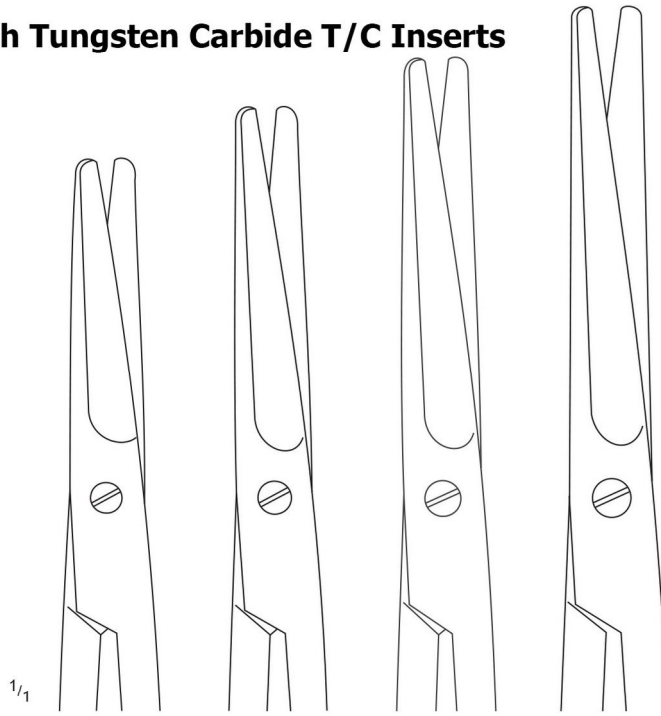

05.16.14

05.17.14

11.5 cm / 4 1/2"	05.16.11	05.17.11
13 cm / 5"	05.16.13	05.17.13
14.5 cm / 5 3/4"	05.16.14	05.17.14
15 cm / 6"	05.16.15	05.17.15
16.5 cm / 6 1/2"	05.16.16	05.17.16
18.5 cm / 7 1/4"	05.16.18	05.17.18

**Operating Scissor with Tungsten Carbide T/C Inserts**

05.14.64 – 05.18.64  
14.5 cm / 5 3/4"

05.15.64 – 05.19.64  
14.5 cm / 5 3/4"

05.16.64 – 05.17.64  
14.5 cm / 5 3/4"

**Dissecting Scissor, with Tungsten Carbide T/C Inserts**

MAYO  
05.24.14 – 05.25.23

Straight	05.24.14	05.24.15	05.24.17	05.24.23	
Curved	05.25.14	05.25.15	05.25.17	05.25.23	
	14 cm / 5 1/2"	15.5 cm / 6 1/8"	17 cm / 6 3/4"	23 cm / 9"	

MAYO, T/C  
05.24.64 – 05.25.67