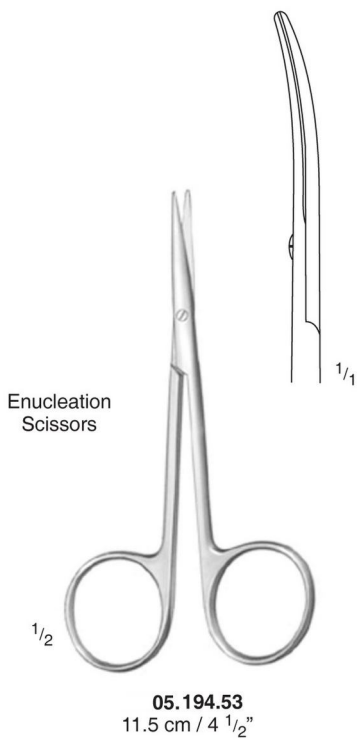

**05.01.10**  
**05.01.11**

**05.02.10**  
**05.02.11**

IRIS T/C

Straight		Curved
<b>05.05.61</b>	11.5 cm / 4 1/2"	<b>05.06.61</b>

**05.05.61**

**05.06.61**

**Delicate Scissors**

11.5 cm / 4 1/2"	05.15.11	05.19.11
13 cm / 5"	05.15.13	05.19.13
14.5 cm / 5 3/4"	05.15.14	05.19.14
15 cm / 6"	05.15.15	05.19.15
16.5 cm / 6 1/2"	05.15.16	05.19.16
18.5 cm / 7 1/4"	05.15.18	05.19.18

Sharp / Blunt

05.16.14

05.17.14

11.5 cm / 4 1/2"	05.16.11	05.17.11
13 cm / 5"	05.16.13	05.17.13
14.5 cm / 5 3/4"	05.16.14	05.17.14
15 cm / 6"	05.16.15	05.17.15
16.5 cm / 6 1/2"	05.16.16	05.17.16
18.5 cm / 7 1/4"	05.16.18	05.17.18

KILNER, T/C  
05.59.63  
13 cm / 5 1/8"

**Fine Operating Scissor Plastic Surgery Scissors**

Dissecting Scissors for Plastic Surgery  
Blades are outside semisharp  
and inside serrated.