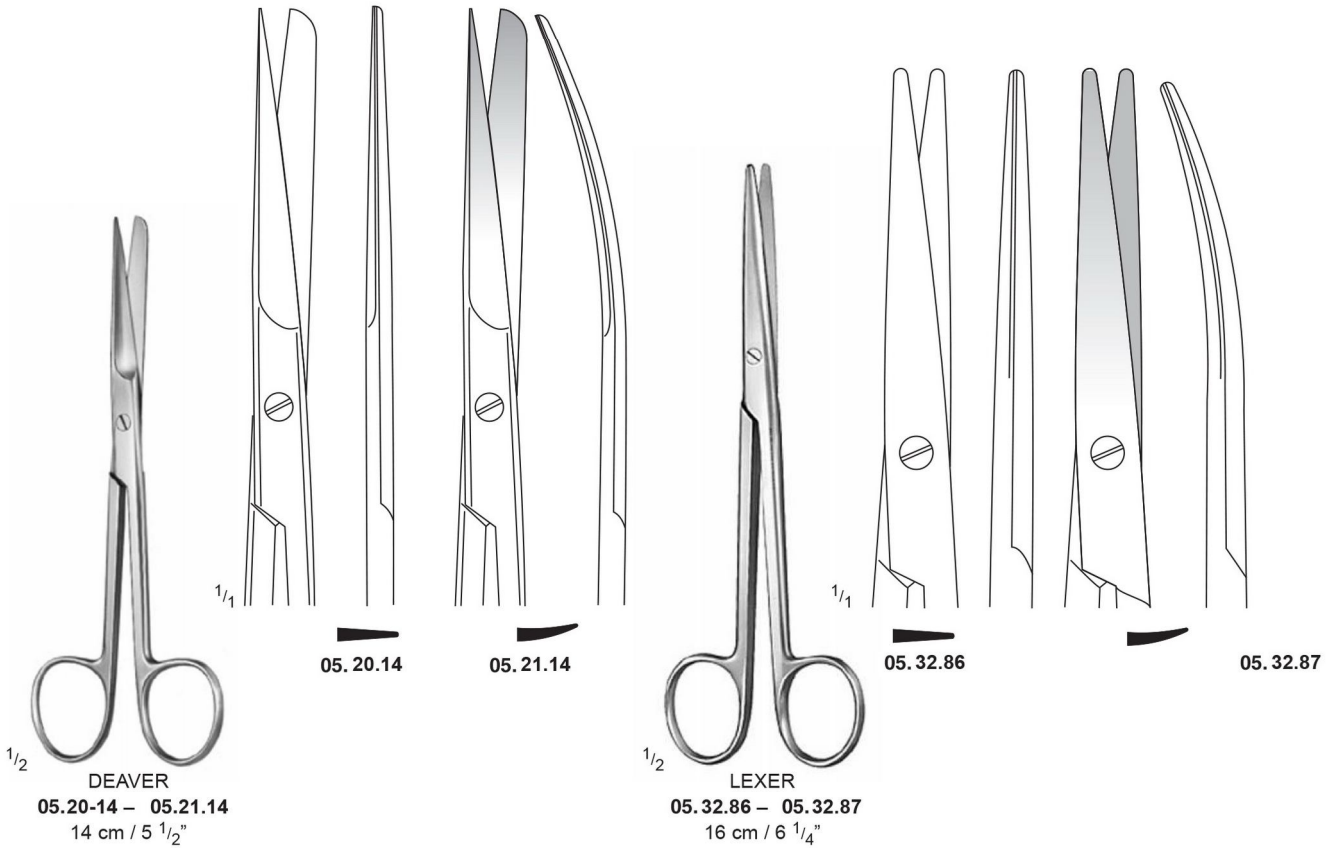

MAYO  
05.24.14 – 05.25.23

Straight	05.24.14	05.24.15	05.24.17	05.24.23	
Curved	05.25.14	05.25.15	05.25.17	05.25.23	
	14 cm / 5 1/2"	15.5 cm / 6 1/8"	17 cm / 6 3/4"	23 cm / 9"	

MAYO, T/C  
05.24.64 – 05.25.67

05.24.64	05.25.64	05.24.65	05.25.65	05.24.67	05.25.67
	14 cm / 5 1/2"		15.5 cm / 6 1/8"		17 cm / 6 3/4"

**Dissecting Scissors with Tungsten Carbide T/C Inserts**

**Abdominal Scissors Uterine Scissors with Tungsten Carbide T/C Inserts**

**Dissecting Scissor Incision Scissors**

MAYO-HARRINGTON  
05.24.80 – 05.25.83

	05.24.83	05.25.83
20 cm / 8"	05.24.80	05.25.80
23 cm / 9"	05.24.83	05.25.83

DEAVER  
05.20.14 – 05.21.14  
14 cm / 5 1/2"

LEXER  
05.32.86 – 05.32.87  
16 cm / 6 1/4"