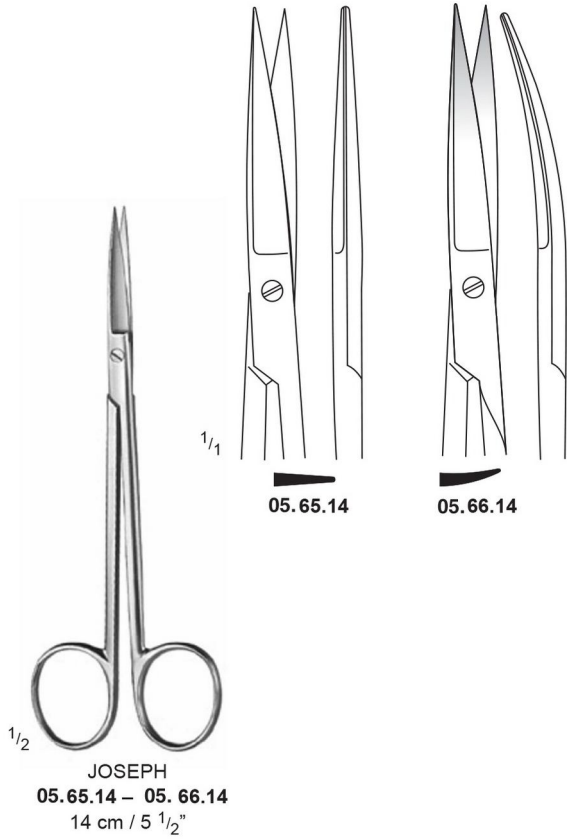

05.38.70 05.39.70  
20 cm / 8"

METZENBAUM T/C  
05.38.68 – 05.39.70

05.40.73 05.41.73  
23 cm / 9"

05.40.76 05.41.76  
26 cm / 10 1/4"

05.40.80 05.41.80  
30 cm / 12"

METZENBAUM (NELSON) T/C  
05.40.73 – 05.41.80

**Fine Dissecting Scissors, with Tungsten Carbide T/C Inserts**

**Delicate Scissors, with Tungsten Carbide T/C Inserts**

Artery & fistula Scissors

05.46.16

05.47.16

KELLY  
05.46.16 – 05.47.16  
16 cm / 6 1/4"

1/4

05.46.66

05.47.66

KELLY, T/C  
05.46.66 – 05.47.66  
16 cm / 6 1/4"

Undermining Scissors

TOENNIS ADSON  
05.50.18  
18 cm / 7 1/8"

TOENNIS ADSON, T/C  
05.50.68  
18 cm / 7 1/8"

KILNER  
05.59.13 – 13 cm / 5 1/8"  
05.59.15 – 15 cm / 6"

KILNER, T/C  
05.59.63  
13 cm / 5 1/8"

**Fine Operating Scissor Plastic Surgery Scissors**

Dissecting Scissors for Plastic Surgery  
Blades are outside semisharp  
and inside serrated.