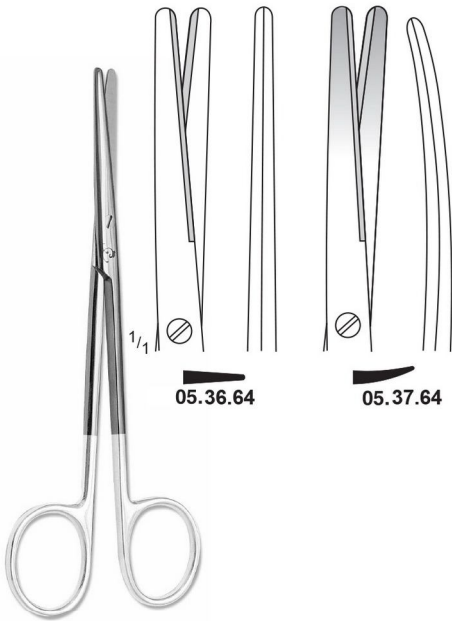

**Dissecting Scissor Incision Scissors**

MAYO-HARRINGTON  
05.24.80 – 05.25.83

	05.24.83	05.25.83
20 cm / 8"	05.24.80	05.25.80
23 cm / 9"	05.24.83	05.25.83

DEAVER  
05.20.14 – 05.21.14  
14 cm / 5 1/2"

LEXER  
05.32.86 – 05.32.87  
16 cm / 6 1/4"

**Dissecting Scissors**

METZENBAUM  
05.36.14 – 05.37.14  
14 cm / 5 1/2"

05.38.18 05.39.18  
18 cm / 7"

05.38.20 05.39.20  
20 cm / 8"

05.40.23 05.41.23  
23 cm / 9"

05.40.26 05.41.26  
26 cm / 10 1/4"

05.40.30 05.41.30  
30 cm / 12"

05.38.18 – 05.39.20

METZENBAUM (NELSON)  
05.40.23 – 05.41.30

**Dissecting Scissor with Tungsten Carbide T/C Inserts**

METZENBAUM, T/C  
05.36.64 – 05.37.64  
14 cm / 5 1/2"

05.38.68 05.39.68  
18 cm / 7"

1/4

05.46.66

05.47.66

KELLY, T/C  
05.46.66 – 05.47.66  
16 cm / 6 1/4"

Undermining Scissors

TOENNIS ADSON  
05.50.18  
18 cm / 7 1/8"

TOENNIS ADSON, T/C  
05.50.68  
18 cm / 7 1/8"

KILNER  
05.59.13 – 13 cm / 5 1/8"  
05.59.15 – 15 cm / 6"