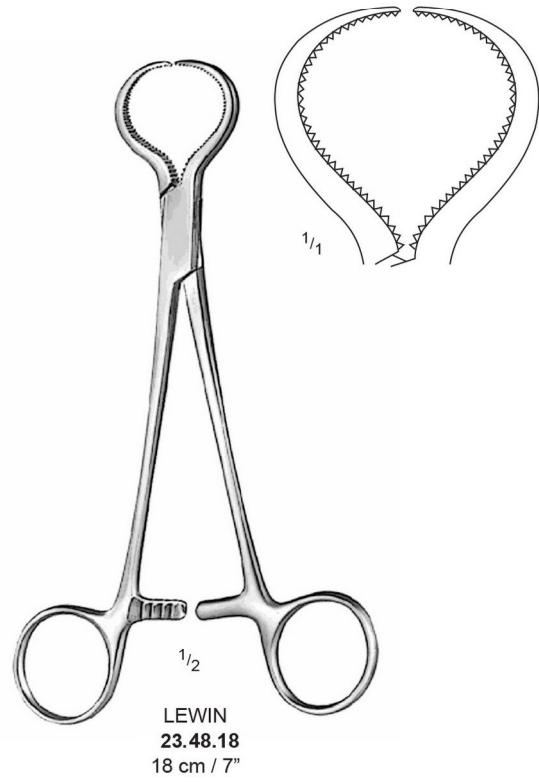

23.26.18

RUSKIN LISTON
23.25.18 – 23.26.18
18 cm / 7"

1/2

STILLE-LISTON
23.17.27
27 cm / 10 3/4"

1/2

STILLE-LISTON
23.18.23 – 23.18.27

23.18.23
23 cm / 9"

23.18.27
27 cm / 10 3/4"

1/2

STILLE-LISTON
23.19.27
27 cm / 10 3/4"

Bone Holding Clamps

GERSTER-LOWMAN
23.35.18 – 23.35.22

23.41.16 – 23.41.22

Bone Holding Forceps

Bone Holding Forceps

23.55.23
23.55.24
23 cm / 9"

23.55.25
23.55.26
25 cm / 10"

23.55.28
23.55.29
28 cm / 11"

ULRICH
21.55.23 – 23.55.28

ULRICH
23.55.24 – 23.55.29

Bone Holding Forceps

Bone Holding Forceps

LAMBOTTE
23.62.21 – 21 cm / 8 1/4"
23.62.25 – 25 cm / 10"
23.62.30 – 30 cm / 12"