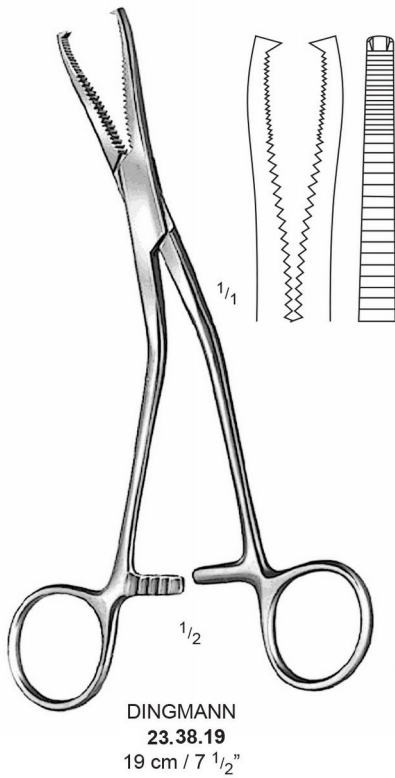

23.26.18

RUSKIN LISTON
23.25.18 – 23.26.18
18 cm / 7"

1/2

STILLE-LISTON
23.17.27
27 cm / 10 3/4"

1/2

STILLE-LISTON
23.18.23 – 23.18.27

23.18.23
23 cm / 9"

23.18.27
27 cm / 10 3/4"

1/2

STILLE-LISTON
23.19.27
27 cm / 10 3/4"

Bone Holding Clamps

GERSTER-LOWMAN
23.35.18 – 23.35.22

23.41.16 – 23.41.22

Bone Holding Forceps

Bone Holding Forceps

23.55.23
23.55.24
23 cm / 9"

23.55.25
23.55.26
25 cm / 10"

23.55.28
23.55.29
28 cm / 11"

ULRICH
21.55.23 – 23.55.28

ULRICH
23.55.24 – 23.55.29

Bone Holding Forceps

Bone Holding Forceps

LAMBOTTE
23.62.21 – 21 cm / 8 1/4"
23.62.25 – 25 cm / 10"
23.62.30 – 30 cm / 12"