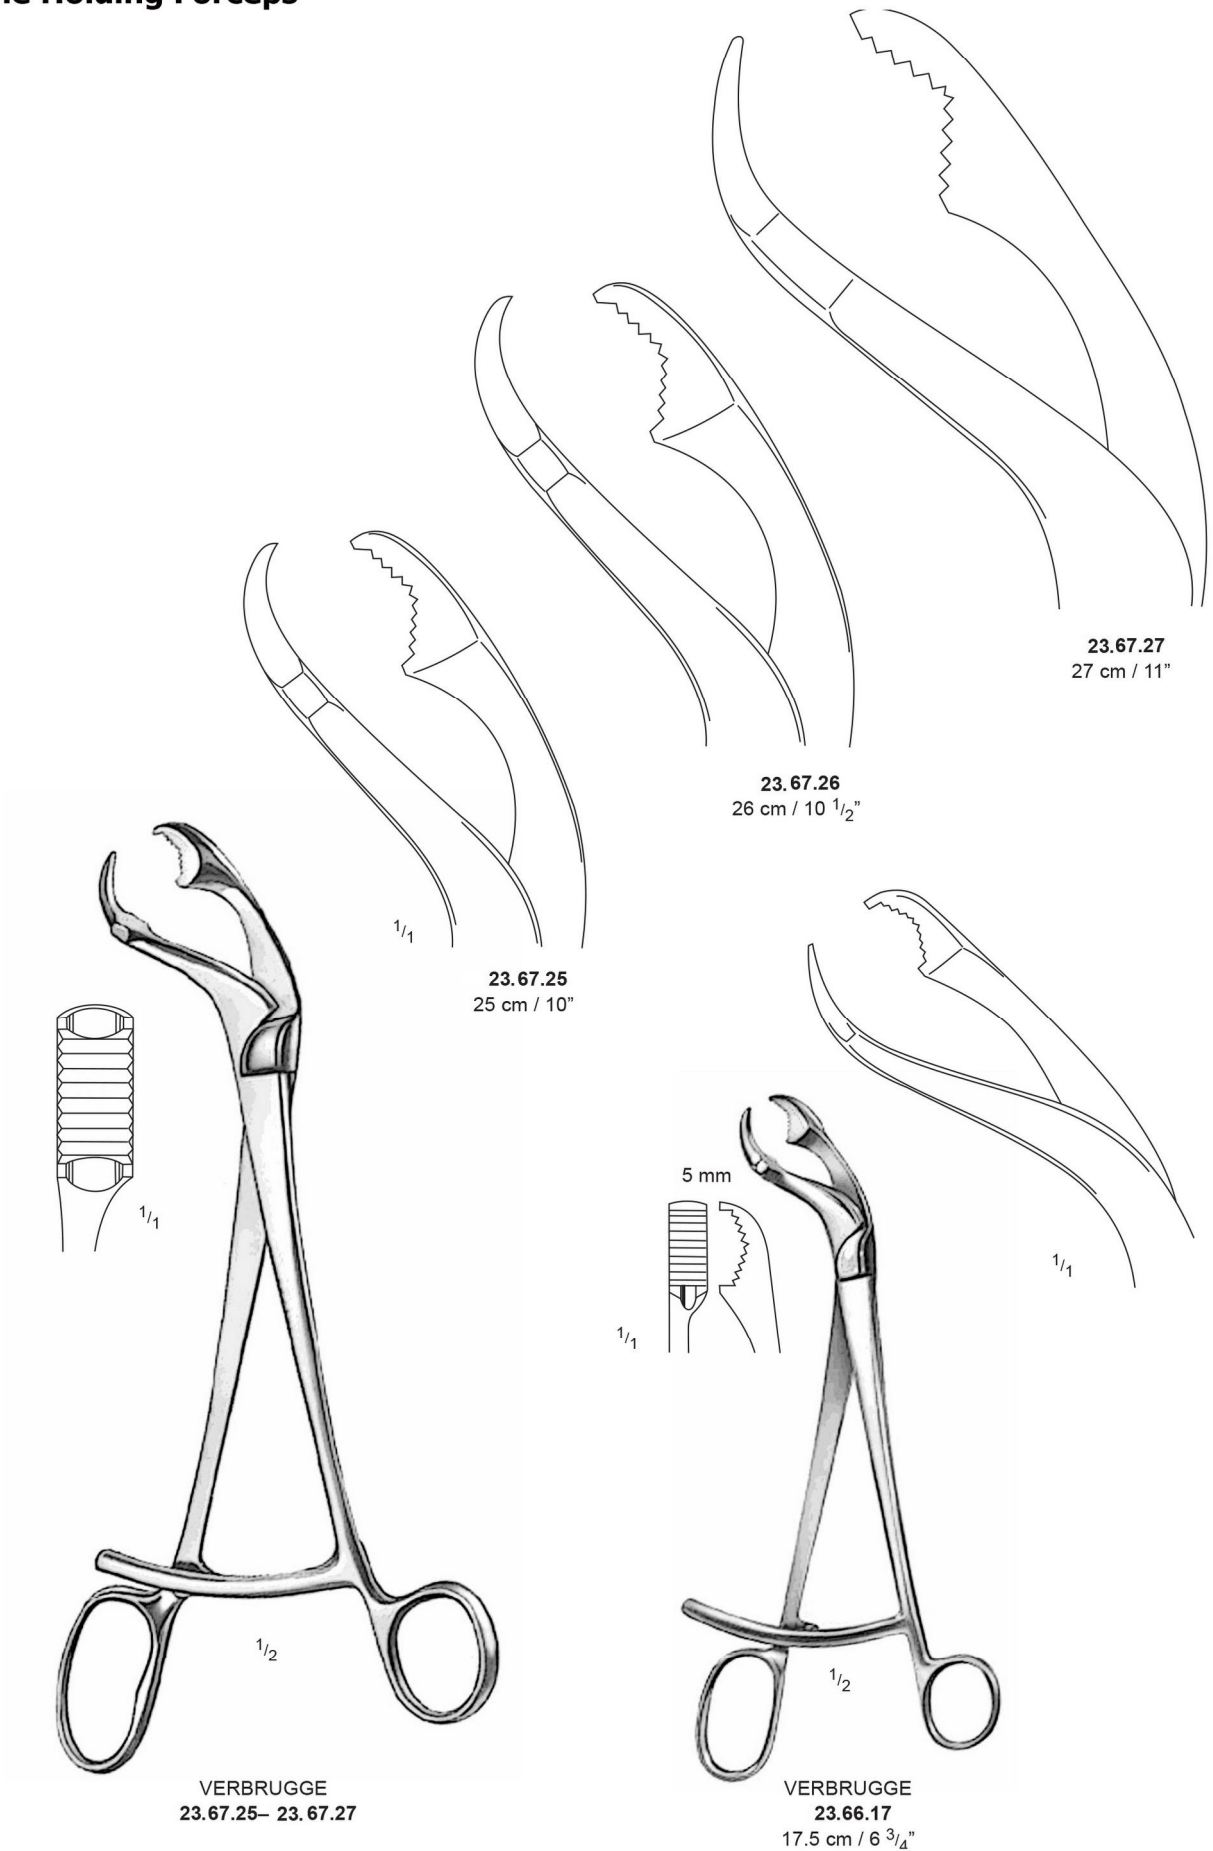

Bone Holding Forceps