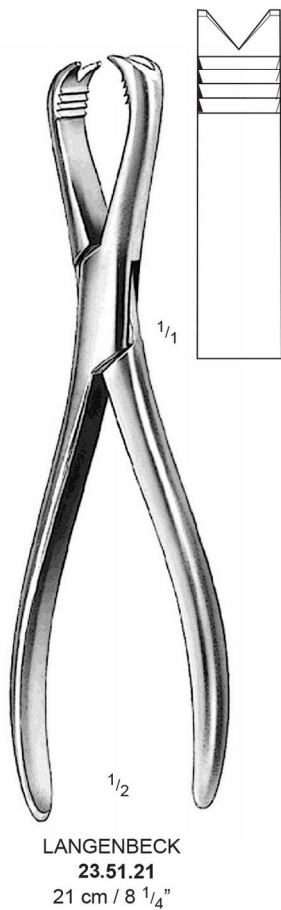

23.62.18
24 cm / 9 ¹/₂"

23.62.43
24 cm / 9 ¹/₂"

23.62.70
29 cm / 11 ¹/₂"

Bone levers

HOHMANN

LANGE-HOHMANN

21.64.22
25 cm / 10"

23.64.24
28 cm / 11"

23.26.18

RUSKIN LISTON
23.25.18 – 23.26.18
18 cm / 7"

1/2

STILLE-LISTON
23.17.27
27 cm / 10 3/4"

1/2

STILLE-LISTON
23.18.23 – 23.18.27

23.18.23
23 cm / 9"

23.18.27
27 cm / 10 3/4"

1/2

STILLE-LISTON
23.19.27
27 cm / 10 3/4"

Bone Holding Clamps

GERSTER-LOWMAN
23.35.18 – 23.35.22

23.41.16 – 23.41.22

Bone Holding Forceps

Bone Holding Forceps

23.55.23
23.55.24
23 cm / 9"

23.55.25
23.55.26
25 cm / 10"

23.55.28
23.55.29
28 cm / 11"

ULRICH
21.55.23 – 23.55.28

ULRICH
23.55.24 – 23.55.29

Bone Holding Forceps

Bone Holding Forceps

LAMBOTTE
23.62.21 – 21 cm / 8 1/4"
23.62.25 – 25 cm / 10"
23.62.30 – 30 cm / 12"