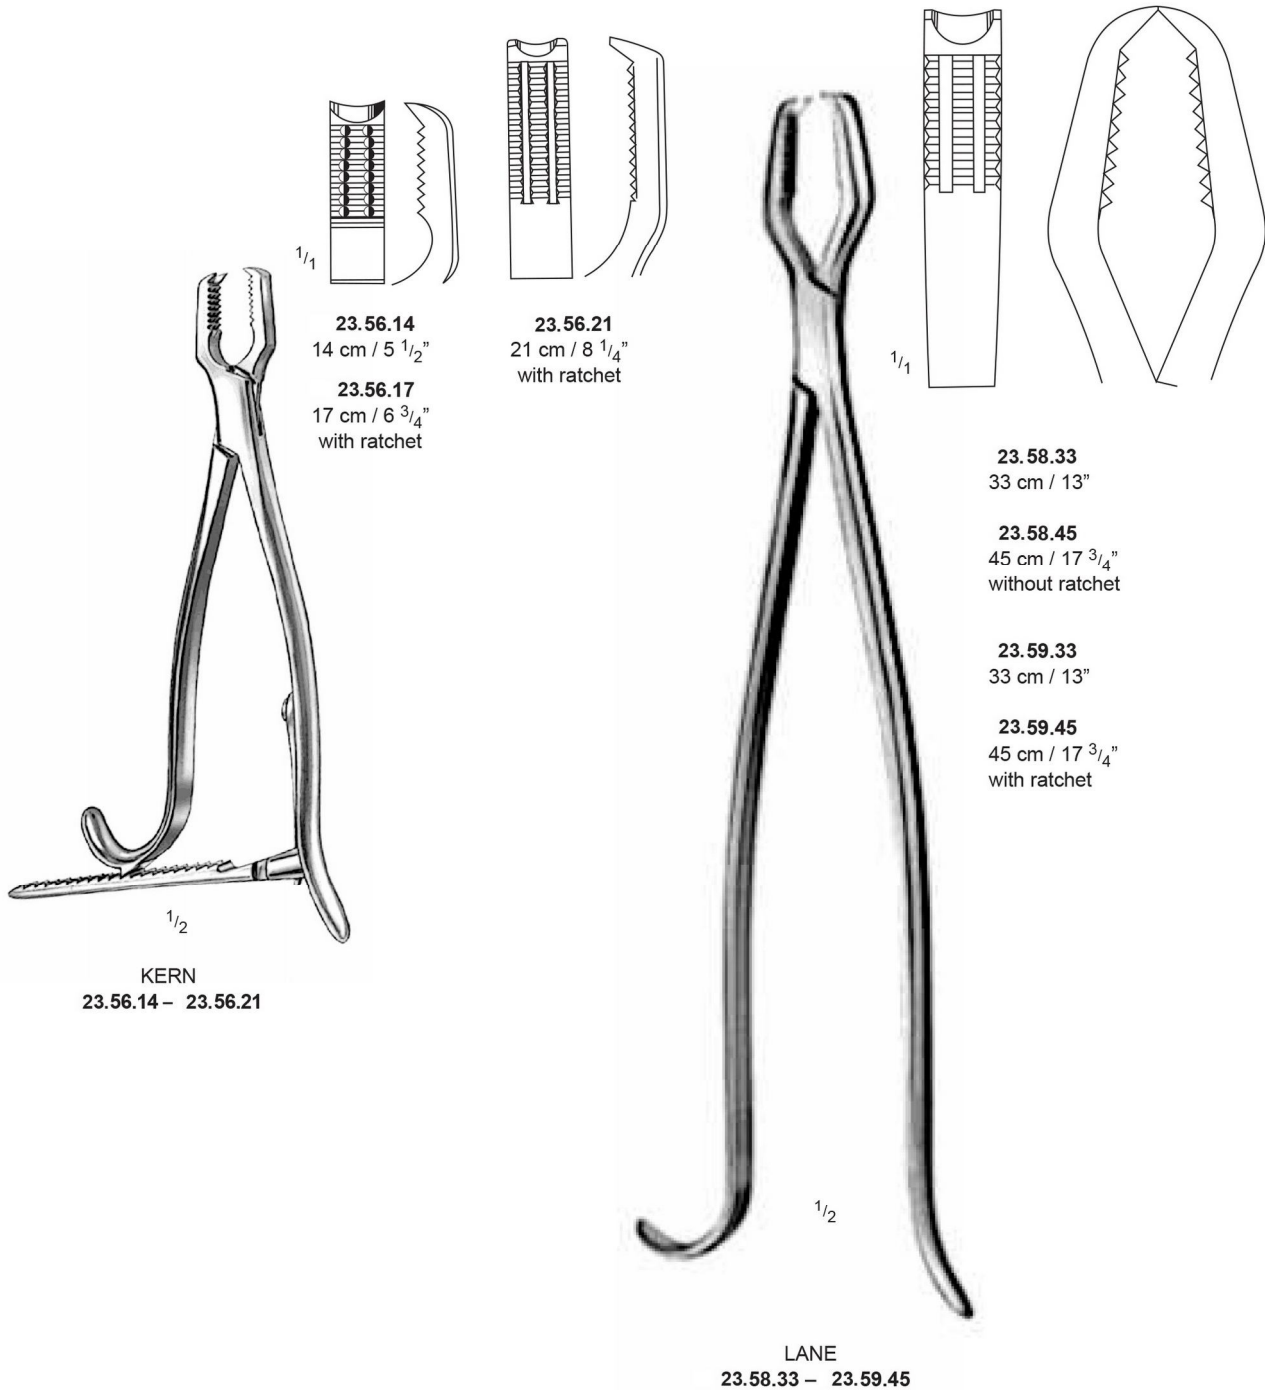

1/2

STILLE-LISTON
23.19.27
27 cm / 10 3/4"

Bone Holding Clamps

GERSTER-LOWMAN
23.35.18 – 23.35.22

23.41.16 – 23.41.22

Bone Holding Forceps

Bone Holding Forceps

23.55.23
23.55.24
23 cm / 9"

23.55.25
23.55.26
25 cm / 10"

23.55.28
23.55.29
28 cm / 11"

ULRICH
21.55.23 – 23.55.28

ULRICH
23.55.24 – 23.55.29

Bone Holding Forceps

Bone Holding Forceps

LAMBOTTE
23.62.21 – 21 cm / 8 1/4"
23.62.25 – 25 cm / 10"
23.62.30 – 30 cm / 12"