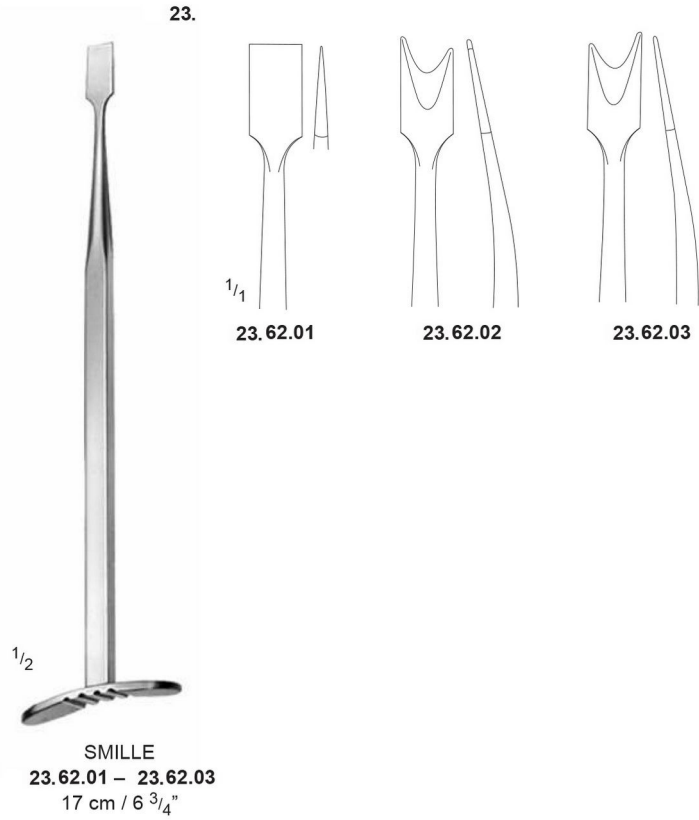

Bone Chisels and Gouges, Meniscotome Knives