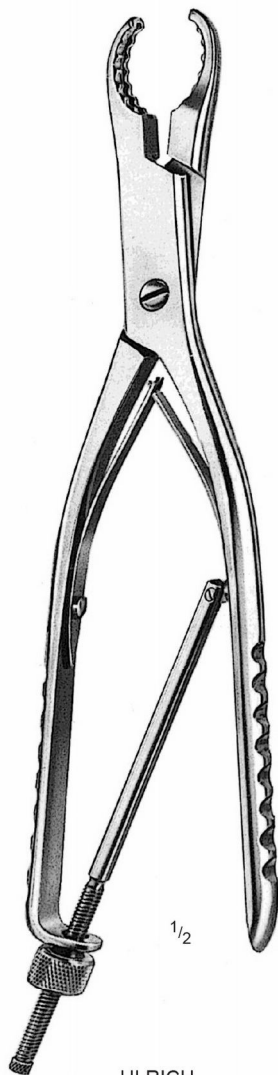

ULRICH
21.55.23 – 23.55.28