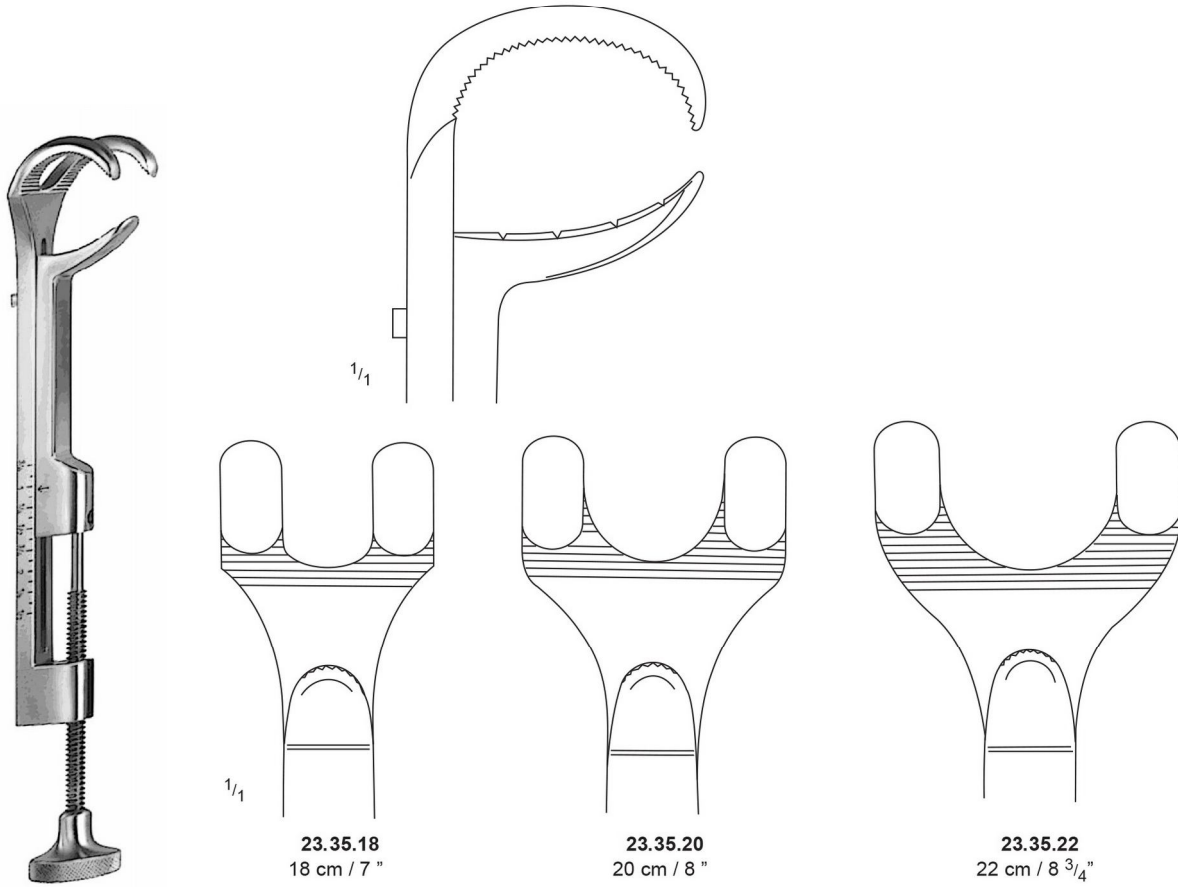

23.26.18

RUSKIN LISTON
23.25.18 – 23.26.18
18 cm / 7"

1/2

STILLE-LISTON
23.17.27
27 cm / 10 3/4"

1/2

STILLE-LISTON
23.18.23 – 23.18.27

23.18.23
23 cm / 9"

23.18.27
27 cm / 10 3/4"

1/2

STILLE-LISTON
23.19.27
27 cm / 10 3/4"

Bone Holding Clamps

GERSTER-LOWMAN
23.35.18 – 23.35.22

23.41.16 – 23.41.22

Bone Holding Forceps

Bone Holding Forceps

23.55.23
23.55.24
23 cm / 9"