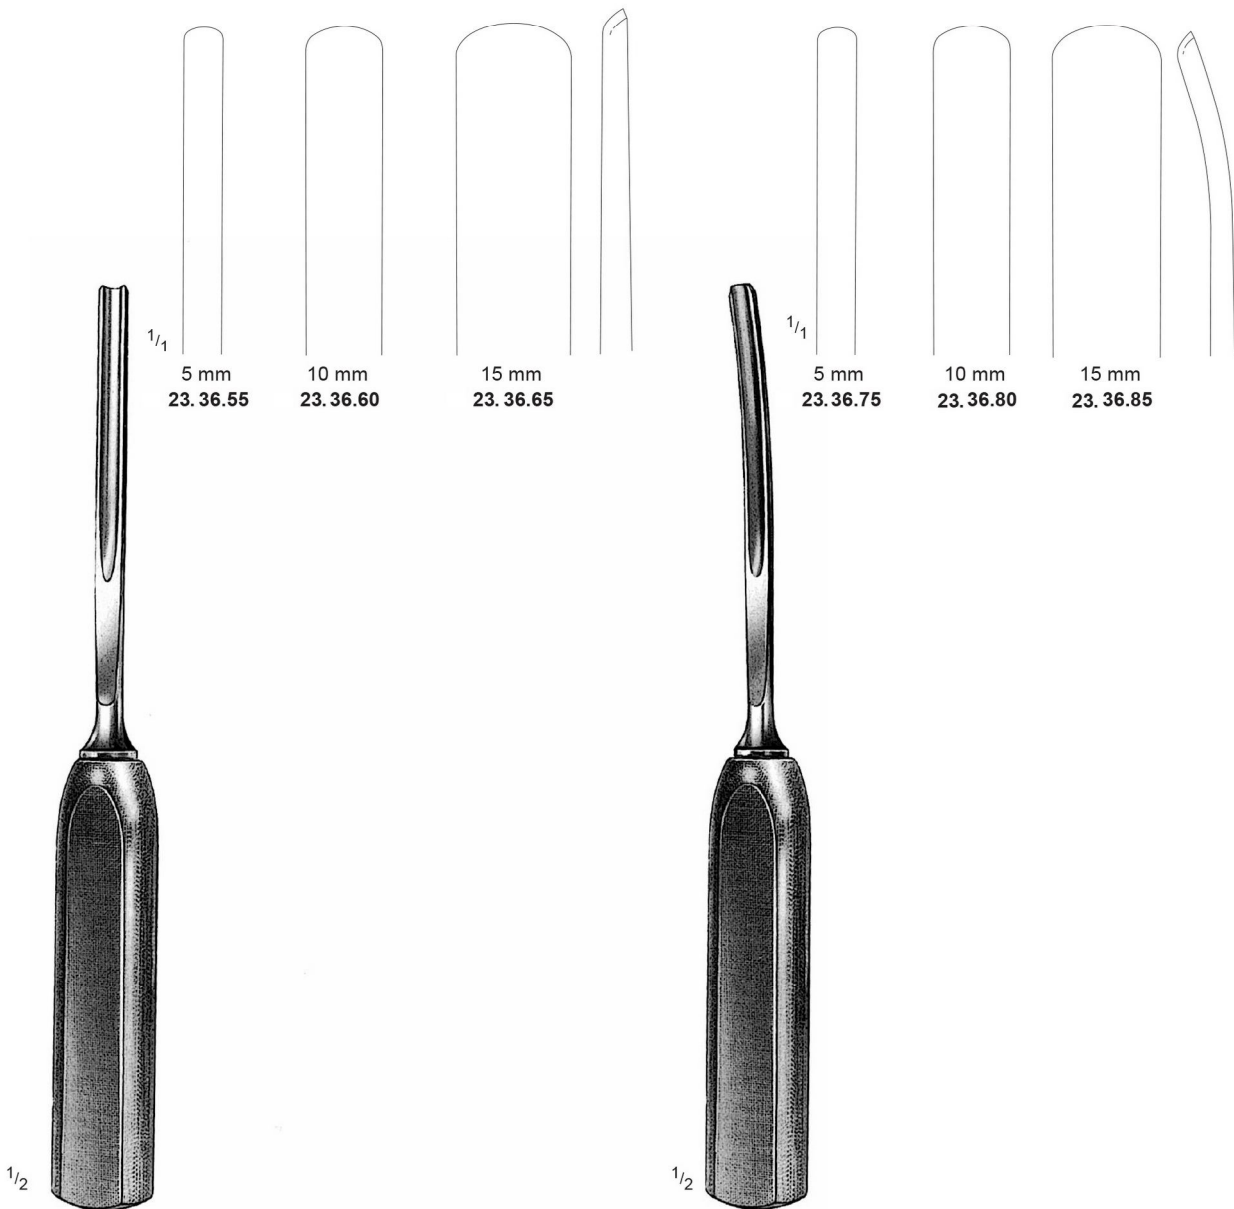

14 mm
PV. 23.14

16 mm
23.23.16

1/2

23.23.08 – 23.23.16
13.5 cm / 5 1/4"

8 mm
23.24.08

10 mm
23.24.10

12 mm
23.24.12

14 mm
23.24.14

16 mm
23.24.16

1/2

23.24.08 – 23.24.16
13.5 cm / 5 1/4"

8 mm
23.25.08

10 mm
23.25.10

12 mm
23.25.12

14 mm
23.25.14

16 mm
23.25.16

Bone Chisels and Gouges

LEXER
23.36.55 – 23.36.65
25 cm / 10"
Handle from artificial wood

LEXER
23.36.75 – 23.36.85
25 cm / 10"
Handle from artificial wood

Bone Chisels and Gouges

SMITH - PETERSON
23.38.06 – 23.40.75
20 cm / 8"