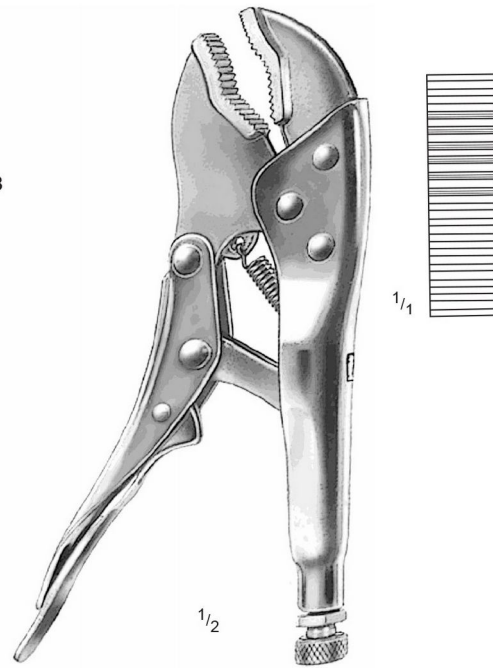

GIGLI
23.74.02
(Pair of Handles)

Flat Nose Pliers Wire Cutting pliers with Tungsten Carbide T/C Inserts

23.83.18 – 23.85.18
18 cm / 7"

with Tungsten Carbide, T/C

23.88.18
18 cm / 7"

23.92.16
16 cm / 6 1/4"