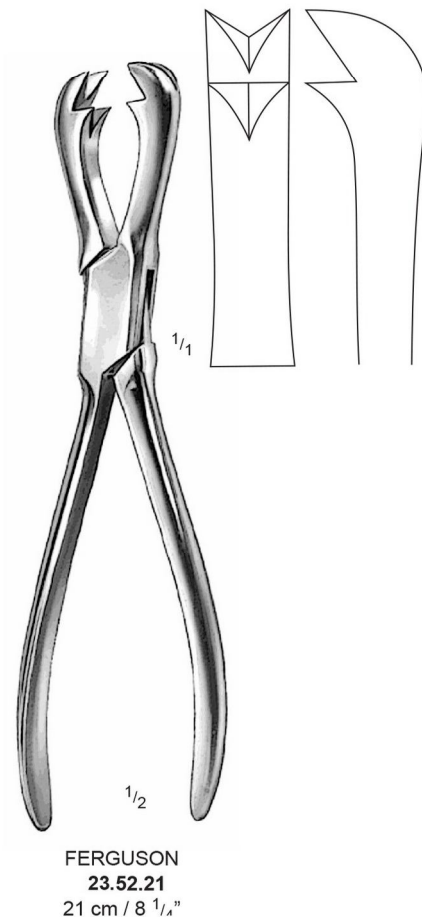

23.16.01
17 cm / 6 3/4"
4 mm

23.16.02
17 cm / 6 3/4"
6 mm

23.16.03
19.5 cm / 7 3/4"
5 mm

23.16.04
19.5 cm / 7 3/4"
7 mm

McDONALD
23.18.19
19 cm / 7 1/2"

ALDERDYCE
23.18.21
21 cm / 8 1/4"

ADSON
23.26.01- 23.26.04
17 cm / 6 3/4"

23.26.18

RUSKIN LISTON
23.25.18 – 23.26.18
18 cm / 7"

1/2

STILLE-LISTON
23.17.27
27 cm / 10 3/4"

1/2

STILLE-LISTON
23.18.23 – 23.18.27

23.18.23
23 cm / 9"

23.18.27
27 cm / 10 3/4"

1/2

STILLE-LISTON
23.19.27
27 cm / 10 3/4"

Bone Holding Clamps

GERSTER-LOWMAN
23.35.18 – 23.35.22

23.41.16 – 23.41.22

Bone Holding Forceps

Bone Holding Forceps

23.55.23
23.55.24
23 cm / 9"

23.55.25
23.55.26
25 cm / 10"

23.55.28
23.55.29
28 cm / 11"

ULRICH
21.55.23 – 23.55.28

ULRICH
23.55.24 – 23.55.29

Bone Holding Forceps

Bone Holding Forceps

LAMBOTTE
23.62.21 – 21 cm / 8 1/4"
23.62.25 – 25 cm / 10"
23.62.30 – 30 cm / 12"