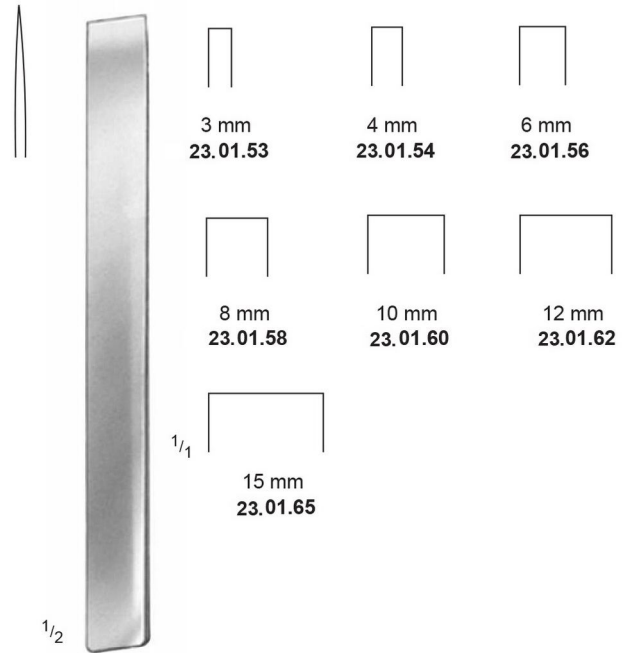

Heavy
Pattern
Lateral
Cutting

T/C
23.95.54
24 cm / 9 1/2"

For Hard Wires
upto ø 2.5 mm

T/C
23.98.22
22 cm / 8 3/4"

MEGA CUT @
23.100.47
47 cm / 17 3/4"
For cutting off
Kirschner wires,
Tibia head screws
bolts, pins upto
6.0 mm ø

Front
Cutting
Double
Action

T/C
23.91.15
15 cm / 6"
23.93.73
23 cm / 9"

ALITUR @ T/C
23.87.03 – 3 mm Jaws
23.87.06 – 6 mm Jaws
18 cm / 7"

23.100.56
56 cm / 22 1/2"
T/C
For hard wires
upto ø 2.5 mm

Bone Chisels

MINI LAMBOTTE
23.01.03 - 23.01.15
12.5 cm / 5"

MINI LAMBOTTE
23.01.53 - 23.01.65
17 cm / 6 $\frac{3}{4}$ "

LAMBOTTE
23.39.10 - 23.39.50
24 cm / 9 $\frac{1}{2}$ "

LAMBOTTE
23.39.60 - 23.39.99
24 cm / 9 $\frac{1}{2}$ "