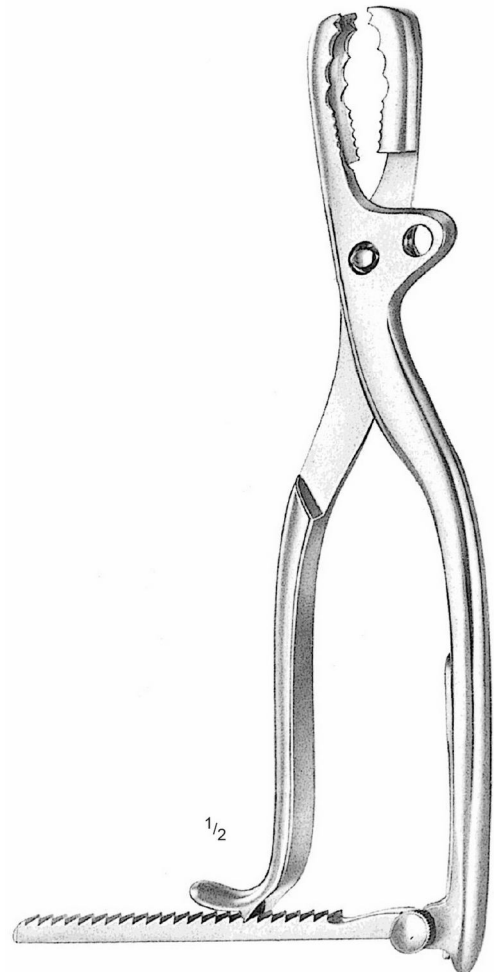

1/2

STILLE-LISTON
23.19.27
27 cm / 10 3/4"

Bone Holding Clamps

GERSTER-LOWMAN
23.35.18 – 23.35.22

23.41.16 – 23.41.22

Bone Holding Forceps

Bone Holding Forceps

23.55.23
23.55.24
23 cm / 9"

23.55.25
23.55.26
25 cm / 10"

23.55.28
23.55.29
28 cm / 11"

ULRICH
21.55.23 – 23.55.28

ULRICH
23.55.24 – 23.55.29

Bone Holding Forceps

Bone Holding Forceps

LAMBOTTE
23.62.21 – 21 cm / 8 1/4"
23.62.25 – 25 cm / 10"
23.62.30 – 30 cm / 12"

FARABEUF
23.64.23 – 23 cm / 9"
23.64.25 – 25 cm / 10"

FARABEUF - LAMBOTTE
23.65.26
26 cm / 10 1/4"

Bone Holding Forceps

Amputating Saws, Wire Saws Handles

1/3

LANGENBECK
23.70.23
23 cm / 9"

1/3

CHARRIERE
23.71.27 – 27 cm / 10 3/4"
Blade Length 15 cm / 6"