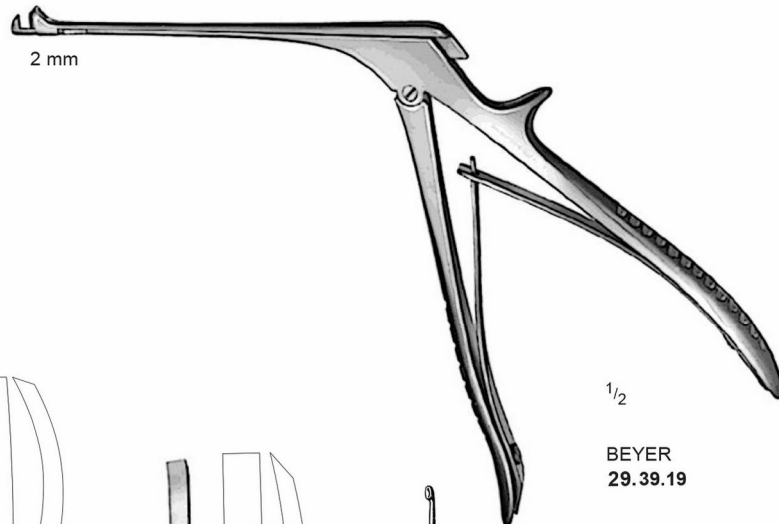

○ ∅ 3.0 mm
29.35.30
Fig. 1

○ ∅ 4.5 mm
29.35.45
Fig. 2

○ ∅ 5.5 mm
29.35.55
Fig. 3

$\frac{1}{1}$ ○ ∅ 6.5 mm
29.35.65
Fig. 4

$\frac{1}{2}$
POLTZER
29.35.51
Set of 3 (Fig.1, 2, 3)
29.35.52
Set of 4 (Fig. 1, 2, 3, 4)

Otosopes PIKALITE

Complete Set in leather case
with 2 spare specula

29.35.000

29.35.001

29.35.002

Punch Forceps, Currettes, Elevators

4 x 4 mm
29.36.01

5 x 5 mm
29.36.02

6 x 6 mm
29.36.03

Eustachian Catheters, Ear Syringe, Ear Curettes

HARTMANN
29.63.07 – 29.63.15
14 cm / 5 1/2"

29.66.02 = 50 ml
29.66.04 = 100 ml
Ear Syringe Complete with
1 bulbous and 1 conical tip
and 1 protective shield.