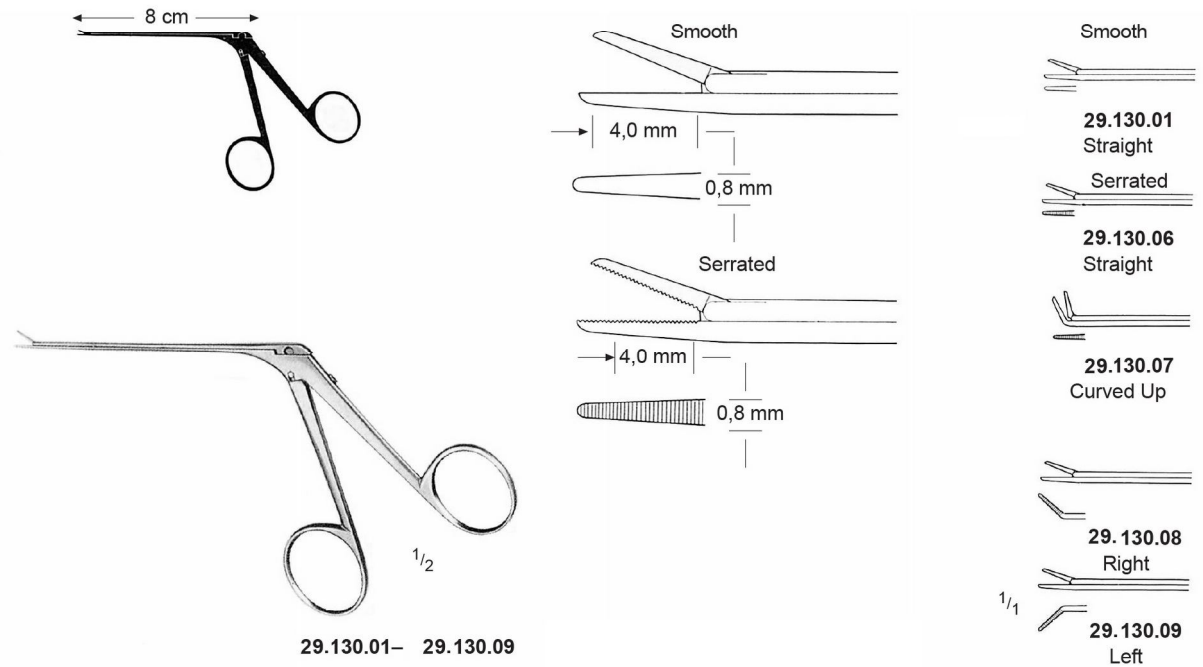

Micro Ear Forceps