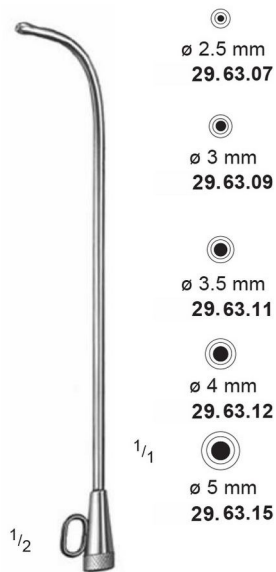

○ ∅ 3.0 mm
29.35.30
Fig. 1

○ ∅ 4.5 mm
29.35.45
Fig. 2

○ ∅ 5.5 mm
29.35.55
Fig. 3

$\frac{1}{1}$ ○ ∅ 6.5 mm
29.35.65
Fig. 4

$\frac{1}{2}$
POLTZER
29.35.51
Set of 3 (Fig.1, 2, 3)
29.35.52
Set of 4 (Fig. 1, 2, 3, 4)

Otosopes PIKALITE

Complete Set in leather case
with 2 spare specula

29.35.000

29.35.001

29.35.002

Punch Forceps, Currettes, Elevators

4 x 4 mm
29.36.01

5 x 5 mm
29.36.02

6 x 6 mm
29.36.03

Eustachian Catheters, Ear Syringe, Ear Curettes

HARTMANN
29.63.07 – 29.63.15
14 cm / 5 1/2"

29.66.02 = 50 ml
29.66.04 = 100 ml
Ear Syringe Complete with
1 bulbous and 1 conical tip
and 1 protective shield.

BUCK
29.70.00 – 29.70.23
16.5 cm / 6 1/2"

Ear Loops Hooks

Paracentesis Needles, Ear Dressing Forceps

Ear Polypus Foreign Body levers

| | | | |
|--|--|--|--|
| HARTMANN 29.100.85 8.5 cm / 3 1/2" | <p>○ 1 mm ø</p> WULLSTEIN 29.101.20 8.5 cm / 3 1/2" | HARTMANN 29.103.35 = 8.5 cm / 3 1/2" 29.103.36 = 12 cm / 4 3/4" 29.103.37 = 14 cm / 5 1/2" 29.103.38 = 16 cm / 6 1/2" | HARTMANN 29.104.40 = 8.5 cm / 3 1/2" |
| HARTMANN-NOYES 29.110.09 9 cm / 3 1/2" | HARTMANN-NOVES 29.11.09 9 cm / 3 1/2" | HARTMANN-WEINGARTNER 29.112.85 8.5 cm / 3 1/2" | HARTMANN 29.113.08 8.5 cm / 3 1/2" |
| <p>○ 2.0 mm ø</p> <p>○ 2.5 mm ø</p> <p>○ 3 mm ø</p> | <p>○ 3 mm ø</p> | | |
| HARTMANN-WULLSTEIN 29.115.01 = 2.0 mm Ø 29.115.02 = 2.5 mm Ø 29.115.03 = 3.0 mm Ø | HARTMANN 29.117.08 8.5 cm / 3 1/2" | STRUEMPEL 29.120.08 8.5 cm / 3 1/2" | STRUYCKEN 29.122.08 8.5 cm / 3 1/2" |
| 29.100.85 - 29.125.08 | | STRUYCKEN 29.123.08 8.5 cm / 3 1/2" | <p>0.2 mm</p> HARTMANN-HOFFMANN 29.125.08 8.5 cm / 3 1/2" |
| HARTMANN 29.105.45 Delicate 12 cm / 4 3/4" | HARTMANN 29.105.50 Standard 14 cm / 5 1/2" | QUIRE 29.97.32 | BUCK 29.96.30 |