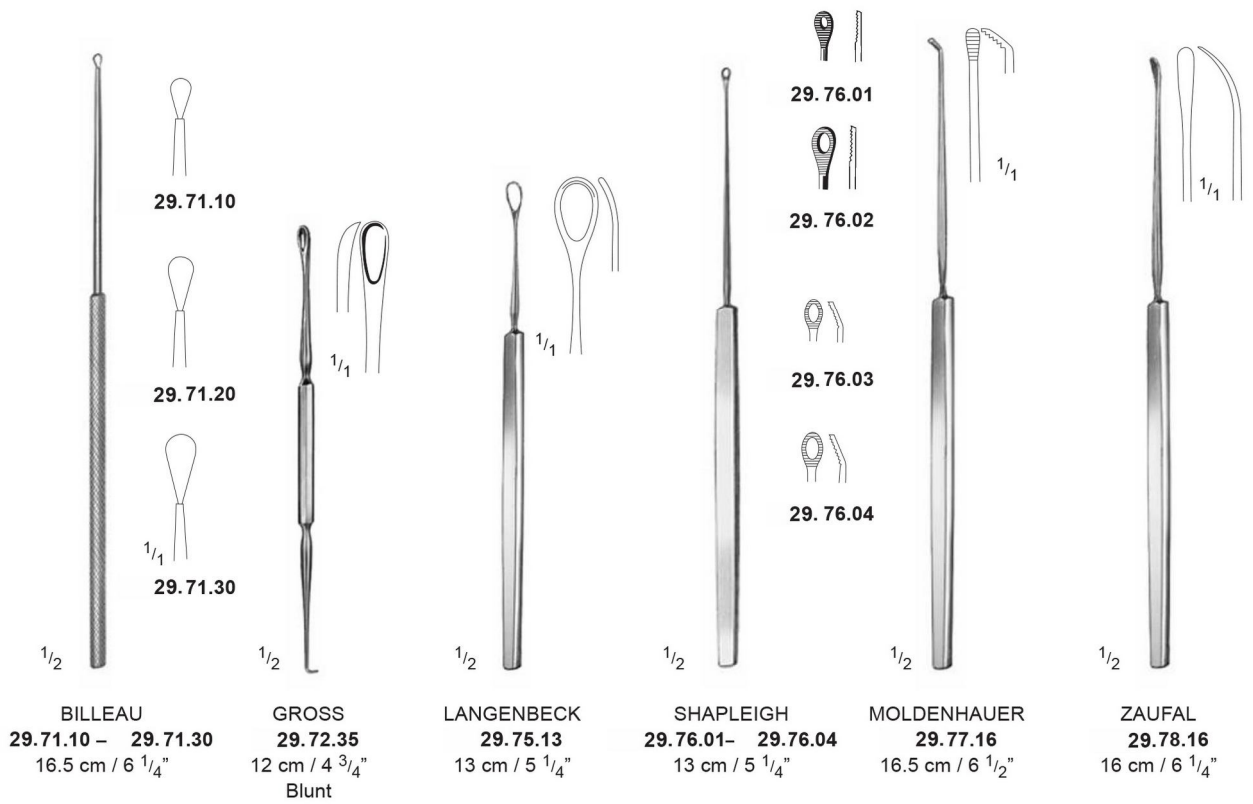

6 x 6 mm
29.36.03

Eustachian Catheters, Ear Syringe, Ear Curettes

HARTMANN
29.63.07 – 29.63.15
14 cm / 5 1/2"

29.66.02 = 50 ml
29.66.04 = 100 ml
Ear Syringe Complete with
1 bulbous and 1 conical tip
and 1 protective shield.

BUCK
29.70.00 – 29.70.23
16.5 cm / 6 1/2"

Ear Loops Hooks

Paracentesis Needles, Ear Dressing Forceps

Ear Polypus Foreign Body levers

| | | | |
|--|--|--|--|
| HARTMANN 29.100.85 8.5 cm / 3 1/2" | <p>○ 1 mm ø</p> WULLSTEIN 29.101.20 8.5 cm / 3 1/2" | HARTMANN 29.103.35 = 8.5 cm / 3 1/2" 29.103.36 = 12 cm / 4 3/4" 29.103.37 = 14 cm / 5 1/2" 29.103.38 = 16 cm / 6 1/2" | HARTMANN 29.104.40 = 8.5 cm / 3 1/2" |
| HARTMANN-NOYES 29.110.09 9 cm / 3 1/2" | HARTMANN-NOVES 29.11.09 9 cm / 3 1/2" | HARTMANN-WEINGARTNER 29.112.85 8.5 cm / 3 1/2" | HARTMANN 29.113.08 8.5 cm / 3 1/2" |
| <p>○ 2.0 mm ø</p> <p>○ 2.5 mm ø</p> <p>○ 3 mm ø</p> | <p>○ 3 mm ø</p> | | |
| HARTMANN-WULLSTEIN 29.115.01 = 2.0 mm Ø 29.115.02 = 2.5 mm Ø 29.115.03 = 3.0 mm Ø | HARTMANN 29.117.08 8.5 cm / 3 1/2" | STRUEMPEL 29.120.08 8.5 cm / 3 1/2" | STRUYCKEN 29.122.08 8.5 cm / 3 1/2" |
| 29.100.85 - 29.125.08 | | STRUYCKEN 29.123.08 8.5 cm / 3 1/2" | <p>0.2 mm</p> HARTMANN-HOFFMANN 29.125.08 8.5 cm / 3 1/2" |
| HARTMANN 29.105.45 Delicate 12 cm / 4 3/4" | HARTMANN 29.105.50 Standard 14 cm / 5 1/2" | QUIRE 29.97.32 | BUCK 29.96.30 |