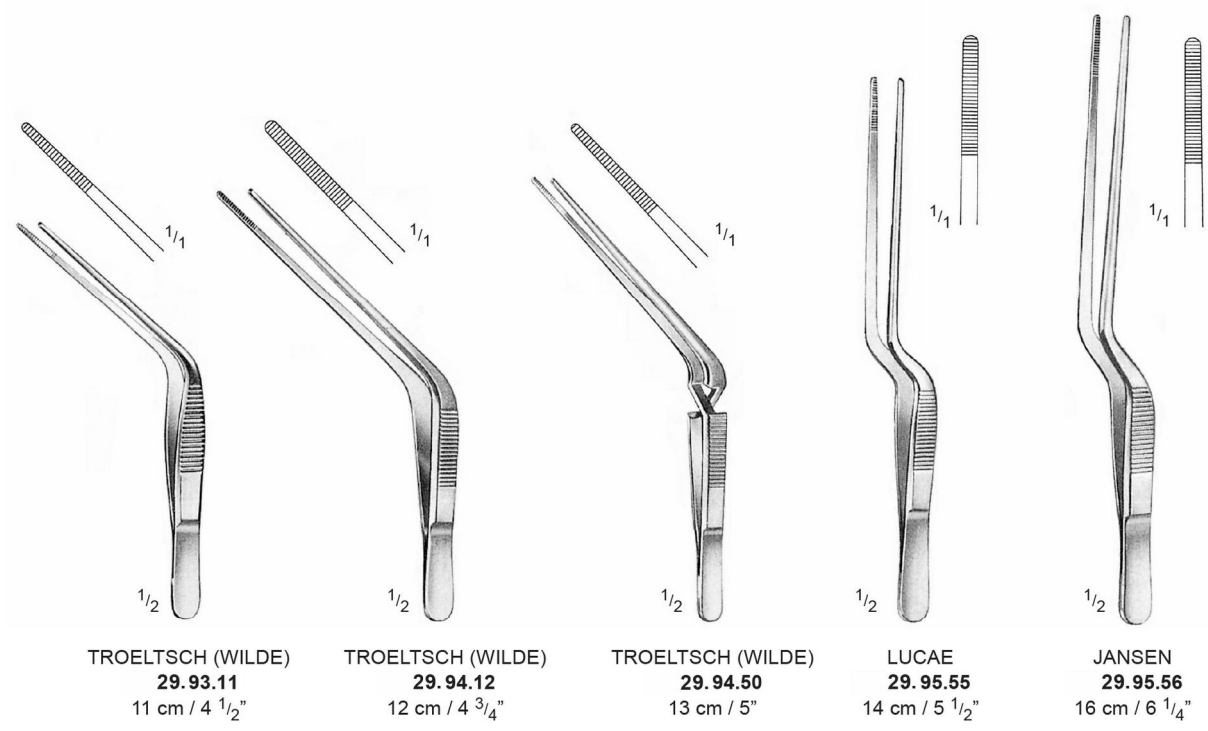

6 x 6 mm
29.36.03

Eustachian Catheters, Ear Syringe, Ear Curettes

HARTMANN
29.63.07 – 29.63.15
14 cm / 5 1/2"

29.66.02 = 50 ml
29.66.04 = 100 ml
Ear Syringe Complete with
1 bulbous and 1 conical tip
and 1 protective shield.

BUCK
29.70.00 – 29.70.23
16.5 cm / 6 1/2"

Ear Loops Hooks

Paracentesis Needles, Ear Dressing Forceps

Ear Polypus Foreign Body levers

| | | | |
|--|--|--|--|
| HARTMANN 29.100.85 8.5 cm / 3 1/2" | <p>○ 1 mm ø</p> WULLSTEIN 29.101.20 8.5 cm / 3 1/2" | HARTMANN 29.103.35 = 8.5 cm / 3 1/2" 29.103.36 = 12 cm / 4 3/4" 29.103.37 = 14 cm / 5 1/2" 29.103.38 = 16 cm / 6 1/2" | HARTMANN 29.104.40 = 8.5 cm / 3 1/2" |
| HARTMANN-NOYES 29.110.09 9 cm / 3 1/2" | HARTMANN-NOVES 29.11.09 9 cm / 3 1/2" | HARTMANN-WEINGARTNER 29.112.85 8.5 cm / 3 1/2" | HARTMANN 29.113.08 8.5 cm / 3 1/2" |
| <p>○ 2.0 mm ø</p> <p>○ 2.5 mm ø</p> <p>○ 3 mm ø</p> | <p>○ 3 mm ø</p> | | |
| HARTMANN-WULLSTEIN 29.115.01 = 2.0 mm Ø 29.115.02 = 2.5 mm Ø 29.115.03 = 3.0 mm Ø | HARTMANN 29.117.08 8.5 cm / 3 1/2" | STRUEMPEL 29.120.08 8.5 cm / 3 1/2" | STRUYCKEN 29.122.08 8.5 cm / 3 1/2" |
| 29.100.85 - 29.125.08 | | STRUYCKEN 29.123.08 8.5 cm / 3 1/2" | <p>0.2 mm</p> HARTMANN-HOFFMANN 29.125.08 8.5 cm / 3 1/2" |
| HARTMANN 29.105.45 Delicate 12 cm / 4 3/4" | HARTMANN 29.105.50 Standard 14 cm / 5 1/2" | QUIRE 29.97.32 | BUCK 29.96.30 |