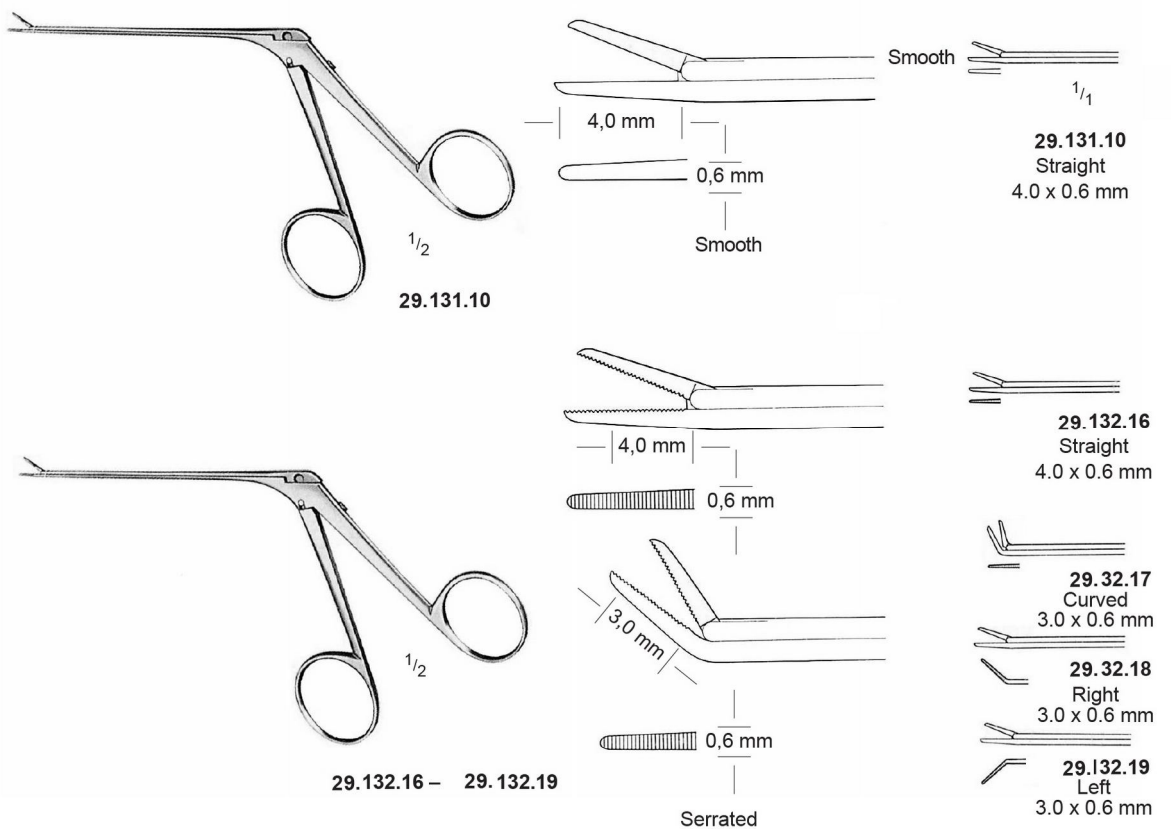

Micro Ear Forceps