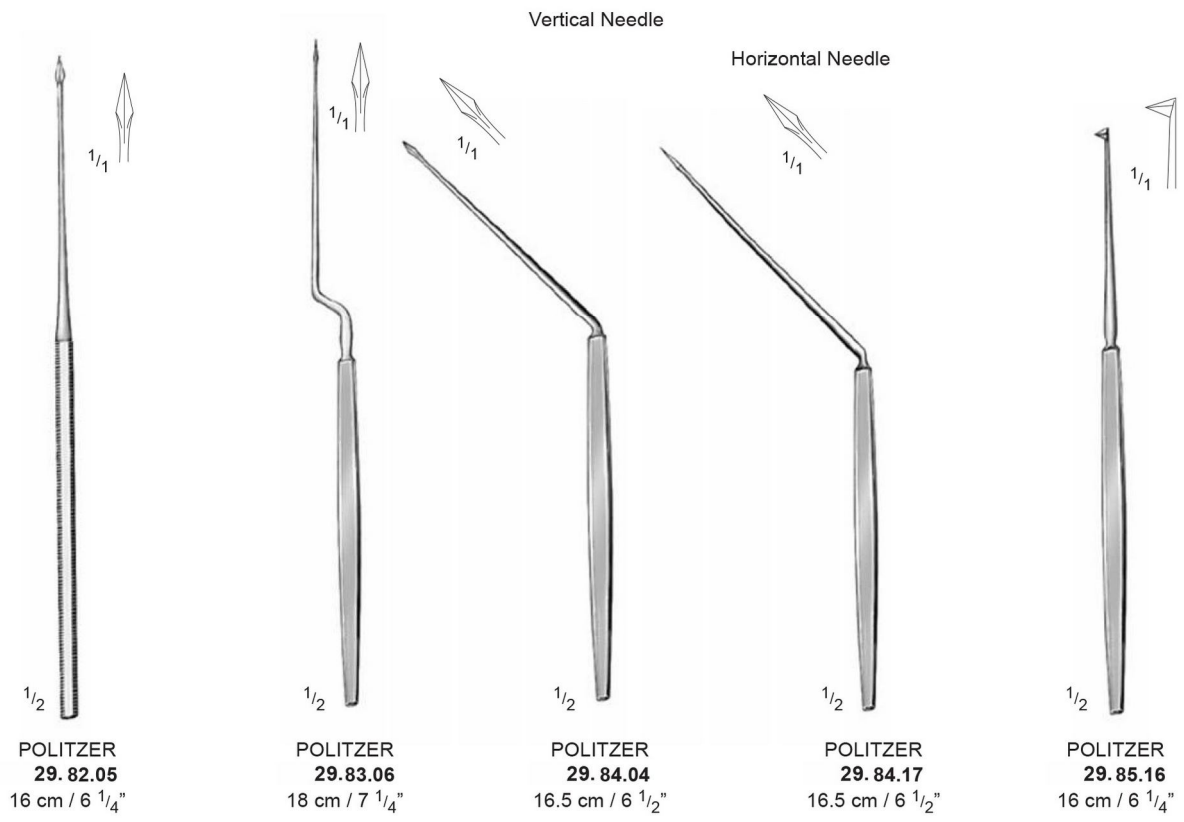

6 x 6 mm
29.36.03

Eustachian Catheters, Ear Syringe, Ear Curettes

HARTMANN
29.63.07 – 29.63.15
14 cm / 5 1/2"

29.66.02 = 50 ml
29.66.04 = 100 ml
Ear Syringe Complete with
1 bulbous and 1 conical tip
and 1 protective shield.

BUCK
29.70.00 – 29.70.23
16.5 cm / 6 1/2"

Ear Loops Hooks

Paracentesis Needles, Ear Dressing Forceps

Ear Polypus Foreign Body levers

| | | | |
|--|--|--|--|
| HARTMANN 29.100.85 8.5 cm / 3 1/2" | <p>○ 1 mm ø</p> WULLSTEIN 29.101.20 8.5 cm / 3 1/2" | HARTMANN 29.103.35 = 8.5 cm / 3 1/2" 29.103.36 = 12 cm / 4 3/4" 29.103.37 = 14 cm / 5 1/2" 29.103.38 = 16 cm / 6 1/2" | HARTMANN 29.104.40 = 8.5 cm / 3 1/2" |
| HARTMANN-NOYES 29.110.09 9 cm / 3 1/2" | HARTMANN-NOVES 29.11.09 9 cm / 3 1/2" | HARTMANN-WEINGARTNER 29.112.85 8.5 cm / 3 1/2" | HARTMANN 29.113.08 8.5 cm / 3 1/2" |
| <p>○ 2.0 mm ø</p> <p>○ 2.5 mm ø</p> <p>○ 3 mm ø</p> | <p>○ 3 mm ø</p> | | |
| HARTMANN-WULLSTEIN 29.115.01 = 2.0 mm Ø 29.115.02 = 2.5 mm Ø 29.115.03 = 3.0 mm Ø | HARTMANN 29.117.08 8.5 cm / 3 1/2" | STRUEMPEL 29.120.08 8.5 cm / 3 1/2" | STRUYCKEN 29.122.08 8.5 cm / 3 1/2" |
| 29.100.85 - 29.125.08 | | STRUYCKEN 29.123.08 8.5 cm / 3 1/2" | <p>0.2 mm</p> HARTMANN-HOFFMANN 29.125.08 8.5 cm / 3 1/2" |
| HARTMANN 29.105.45 Delicate 12 cm / 4 3/4" | HARTMANN 29.105.50 Standard 14 cm / 5 1/2" | QUIRE 29.97.32 | BUCK 29.96.30 |