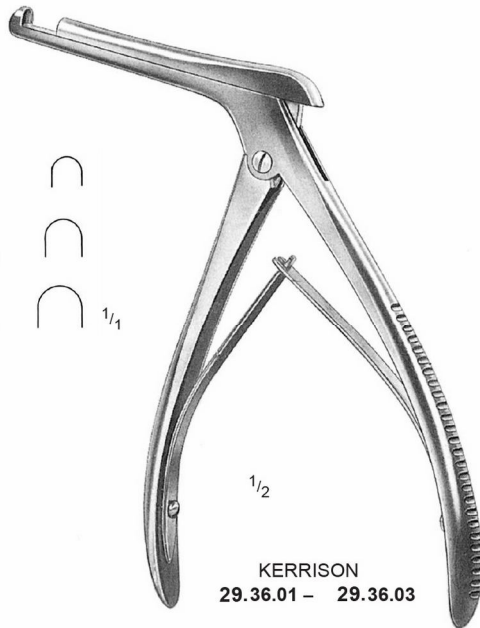

Otosopes PIKALITE

Complete Set in leather case
with 2 spare specula

29.35.000

29.35.001

29.35.002

Punch Forceps, Currettes, Elevators

4 x 4 mm
29.36.01

5 x 5 mm
29.36.02

6 x 6 mm
29.36.03

Eustachian Catheters, Ear Syringe, Ear Curettes

HARTMANN
29.63.07 – 29.63.15
14 cm / 5 1/2"

29.66.02 = 50 ml
29.66.04 = 100 ml
Ear Syringe Complete with
1 bulbous and 1 conical tip
and 1 protective shield.

BUCK
29.70.00 – 29.70.23
16.5 cm / 6 1/2"

Ear Loops Hooks

Paracentesis Needles, Ear Dressing Forceps

Ear Polypus Foreign Body levers

| | | | |
|--|--|--|--|
| HARTMANN 29.100.85 8.5 cm / 3 1/2" | <p>○ 1 mm ø</p> WULLSTEIN 29.101.20 8.5 cm / 3 1/2" | HARTMANN 29.103.35 = 8.5 cm / 3 1/2" 29.103.36 = 12 cm / 4 3/4" 29.103.37 = 14 cm / 5 1/2" 29.103.38 = 16 cm / 6 1/2" | HARTMANN 29.104.40 = 8.5 cm / 3 1/2" |
| HARTMANN-NOYES 29.110.09 9 cm / 3 1/2" | HARTMANN-NOVES 29.11.09 9 cm / 3 1/2" | HARTMANN-WEINGARTNER 29.112.85 8.5 cm / 3 1/2" | HARTMANN 29.113.08 8.5 cm / 3 1/2" |
| <p>○ 2.0 mm ø</p> <p>○ 2.5 mm ø</p> <p>○ 3 mm ø</p> | <p>○ 3 mm ø</p> | | |
| HARTMANN-WULLSTEIN 29.115.01 = 2.0 mm Ø 29.115.02 = 2.5 mm Ø 29.115.03 = 3.0 mm Ø | HARTMANN 29.117.08 8.5 cm / 3 1/2" | STRUEMPEL 29.120.08 8.5 cm / 3 1/2" | STRUYCKEN 29.122.08 8.5 cm / 3 1/2" |
| 29.100.85 - 29.125.08 | | STRUYCKEN 29.123.08 8.5 cm / 3 1/2" | <p>0.2 mm</p> HARTMANN-HOFFMANN 29.125.08 8.5 cm / 3 1/2" |
| HARTMANN 29.105.45 Delicate 12 cm / 4 3/4" | HARTMANN 29.105.50 Standard 14 cm / 5 1/2" | QUIRE 29.97.32 | BUCK 29.96.30 |