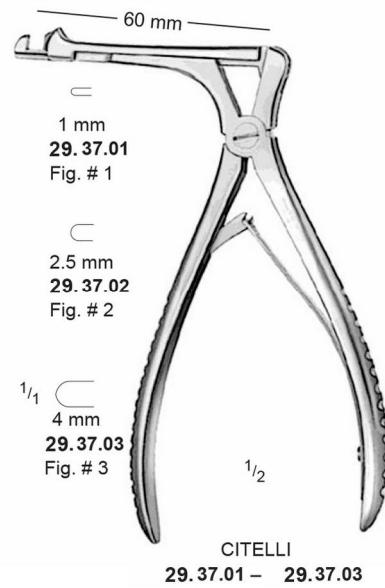

○ ∅ 3.0 mm
29.35.30
Fig. 1

○ ∅ 4.5 mm
29.35.45
Fig. 2

○ ∅ 5.5 mm
29.35.55
Fig. 3

$\frac{1}{1}$ ○ ∅ 6.5 mm
29.35.65
Fig. 4

$\frac{1}{2}$
POLTZER
29.35.51
Set of 3 (Fig.1, 2, 3)
29.35.52
Set of 4 (Fig. 1, 2, 3, 4)

Otosopes PIKALITE

Complete Set in leather case
with 2 spare specula

29.35.000

29.35.001

29.35.002

Punch Forceps, Currettes, Elevators

4 x 4 mm
29.36.01

5 x 5 mm
29.36.02

6 x 6 mm
29.36.03

Eustachian Catheters, Ear Syringe, Ear Curettes

HARTMANN
29.63.07 – 29.63.15
14 cm / 5 1/2"

29.66.02 = 50 ml
29.66.04 = 100 ml
Ear Syringe Complete with
1 bulbous and 1 conical tip
and 1 protective shield.

BUCK
29.70.00 – 29.70.23
16.5 cm / 6 1/2"

Ear Loops Hooks

Paracentesis Needles, Ear Dressing Forceps

Ear Polypus Foreign Body levers

| | | | |
|--|--|--|--|
| HARTMANN 29.100.85 8.5 cm / 3 1/2" | <p>○ 1 mm ø</p> WULLSTEIN 29.101.20 8.5 cm / 3 1/2" | HARTMANN 29.103.35 = 8.5 cm / 3 1/2" 29.103.36 = 12 cm / 4 3/4" 29.103.37 = 14 cm / 5 1/2" 29.103.38 = 16 cm / 6 1/2" | HARTMANN 29.104.40 = 8.5 cm / 3 1/2" |
| HARTMANN-NOYES 29.110.09 9 cm / 3 1/2" | HARTMANN-NOVES 29.11.09 9 cm / 3 1/2" | HARTMANN-WEINGARTNER 29.112.85 8.5 cm / 3 1/2" | HARTMANN 29.113.08 8.5 cm / 3 1/2" |
| <p>○ 2.0 mm ø</p> <p>○ 2.5 mm ø</p> <p>○ 3 mm ø</p> | <p>○ 3 mm ø</p> | | |
| HARTMANN-WULLSTEIN 29.115.01 = 2.0 mm Ø 29.115.02 = 2.5 mm Ø 29.115.03 = 3.0 mm Ø | HARTMANN 29.117.08 8.5 cm / 3 1/2" | STRUEMPEL 29.120.08 8.5 cm / 3 1/2" | STRUYCKEN 29.122.08 8.5 cm / 3 1/2" |
| 29.100.85 - 29.125.08 | | STRUYCKEN 29.123.08 8.5 cm / 3 1/2" | <p>0.2 mm</p> HARTMANN-HOFFMANN 29.125.08 8.5 cm / 3 1/2" |
| HARTMANN 29.105.45 Delicate 12 cm / 4 3/4" | HARTMANN 29.105.50 Standard 14 cm / 5 1/2" | QUIRE 29.97.32 | BUCK 29.96.30 |