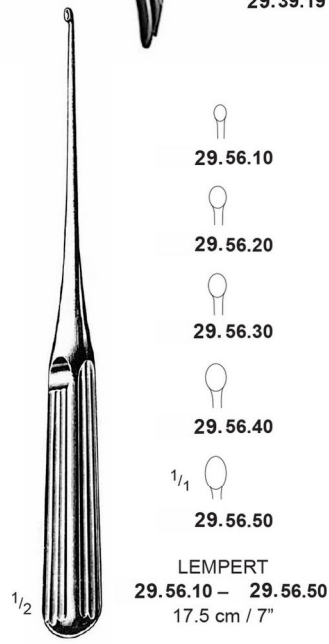

○ ∅ 4 mm
29.28.40
Fig. 1

○ ∅ 5 mm
29.28.50
Fig. 2

○ ∅ 6.0 mm
29.28.60
Fig. 3

$\frac{1}{1}$ ○ ∅ 7.5 mm
29.28.75
Fig. 4

○ 4.5 mm
29.30.45

○ 5.5 mm
29.30.55

○ 6.5 mm
29.30.65

○ 7.5 mm
29.30.75

○ ∅ 3.0 mm
29.35.30
Fig. 1

○ ∅ 4.5 mm
29.35.45
Fig. 2

○ ∅ 5.5 mm
29.35.55
Fig. 3

$\frac{1}{1}$ ○ ∅ 6.5 mm
29.35.65
Fig. 4

$\frac{1}{2}$
POLTZER
29.35.51
Set of 3 (Fig.1, 2, 3)
29.35.52
Set of 4 (Fig. 1, 2, 3, 4)

Otosopes PIKALITE

Complete Set in leather case
with 2 spare specula

29.35.000

29.35.001

29.35.002

Punch Forceps, Currettes, Elevators

4 x 4 mm
29.36.01

5 x 5 mm
29.36.02

6 x 6 mm
29.36.03

Eustachian Catheters, Ear Syringe, Ear Curettes

HARTMANN
29.63.07 – 29.63.15
14 cm / 5 1/2"

29.66.02 = 50 ml
29.66.04 = 100 ml
Ear Syringe Complete with
1 bulbous and 1 conical tip
and 1 protective shield.