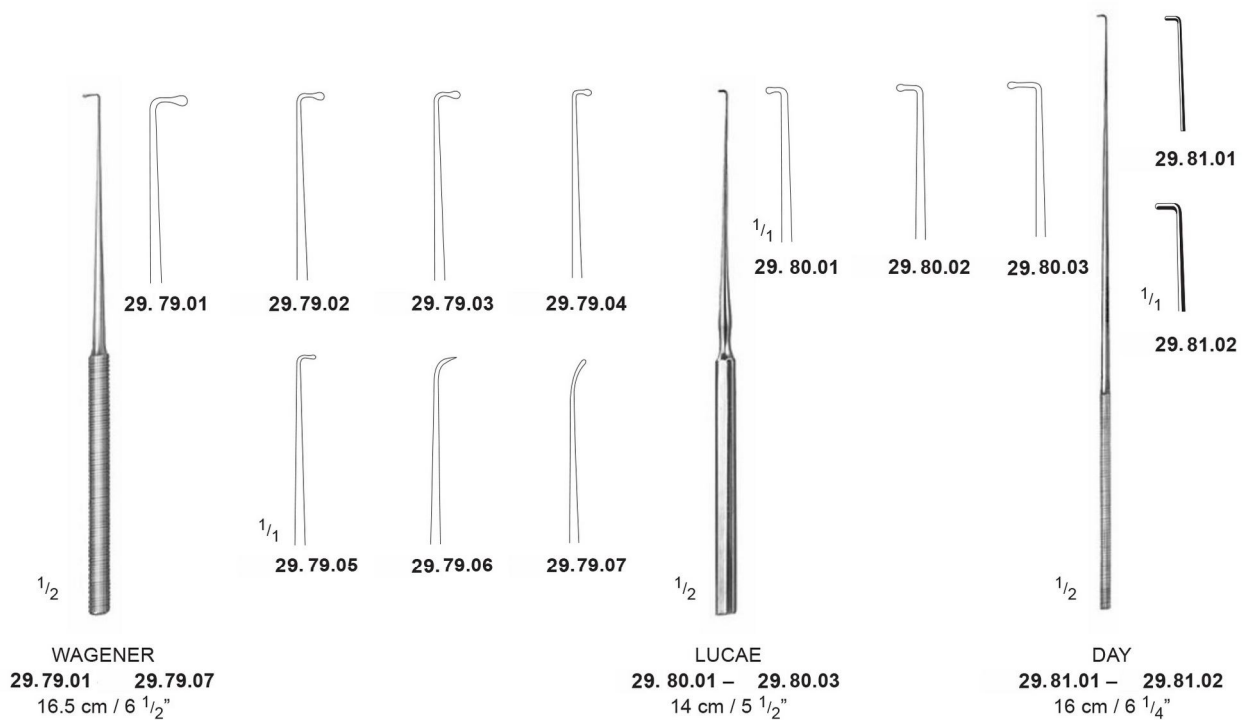

6 x 6 mm
29.36.03

Eustachian Catheters, Ear Syringe, Ear Curettes

HARTMANN
29.63.07 – 29.63.15
14 cm / 5 1/2"

29.66.02 = 50 ml
29.66.04 = 100 ml
Ear Syringe Complete with
1 bulbous and 1 conical tip
and 1 protective shield.

BUCK
29.70.00 – 29.70.23
16.5 cm / 6 1/2"

Ear Loops Hooks

Paracentesis Needles, Ear Dressing Forceps

Ear Polypus Foreign Body levers

| | | | |
|--|--|--|--|
| HARTMANN 29.100.85 8.5 cm / 3 1/2" | <p>○ 1 mm ø</p> WULLSTEIN 29.101.20 8.5 cm / 3 1/2" | HARTMANN 29.103.35 = 8.5 cm / 3 1/2" 29.103.36 = 12 cm / 4 3/4" 29.103.37 = 14 cm / 5 1/2" 29.103.38 = 16 cm / 6 1/2" | HARTMANN 29.104.40 = 8.5 cm / 3 1/2" |
| HARTMANN-NOYES 29.110.09 9 cm / 3 1/2" | HARTMANN-NOVES 29.11.09 9 cm / 3 1/2" | HARTMANN-WEINGARTNER 29.112.85 8.5 cm / 3 1/2" | HARTMANN 29.113.08 8.5 cm / 3 1/2" |
| <p>○ 2.0 mm ø</p> <p>○ 2.5 mm ø</p> <p>○ 3 mm ø</p> | <p>○ 3 mm ø</p> | | |
| HARTMANN-WULLSTEIN 29.115.01 = 2.0 mm Ø 29.115.02 = 2.5 mm Ø 29.115.03 = 3.0 mm Ø | HARTMANN 29.117.08 8.5 cm / 3 1/2" | STRUEMPEL 29.120.08 8.5 cm / 3 1/2" | STRUYCKEN 29.122.08 8.5 cm / 3 1/2" |
| 29.100.85 - 29.125.08 | | STRUYCKEN 29.123.08 8.5 cm / 3 1/2" | <p>0.2 mm</p> HARTMANN-HOFFMANN 29.125.08 8.5 cm / 3 1/2" |
| HARTMANN 29.105.45 Delicate 12 cm / 4 3/4" | HARTMANN 29.105.50 Standard 14 cm / 5 1/2" | QUIRE 29.97.32 | BUCK 29.96.30 |