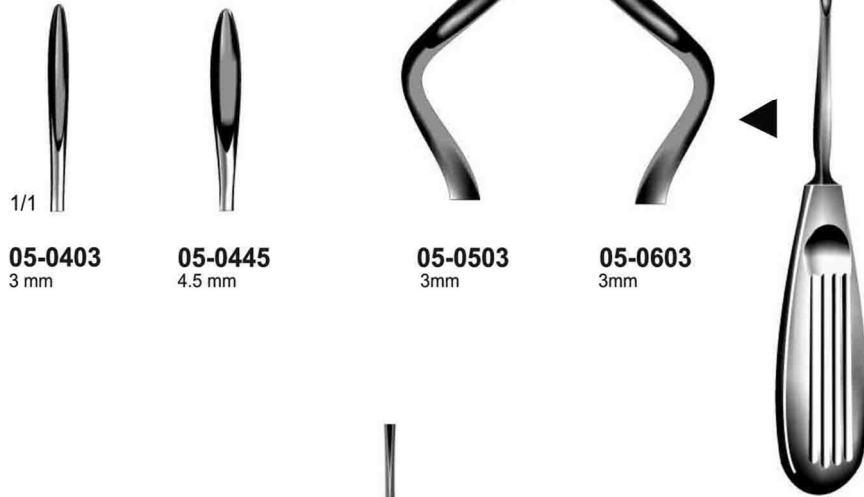

Root Elevators
Wurzelheber
Elevadores para raices
Elevateurs a racines
Leve per radici

Tel# 0092-52-4260785
Fax# 0092-52-4266804
Email. Info@benison.com.pk

Choice of Handles for Root Elevators.

If you wish to order a different type (A, B, C, D, E, F and G) of handle for a particular product, please mention **that** type with the code number of that product.

Example : 05-0701E

If you wish to order a particular type (A, B, C, D, E, F and G) of handle with all instruments, please mention **that** type in your purchase order.

**Example : Please use handle C for all
Scalers.**

Bein
05-0102 - 05-0304
13.5 cm/ 5 1/4"

Hylin
05-0403 - 05-0603
14 cm/ 5 1/2"

Friedmann
05-0701 - 05-0703
14 cm/ 5 1/2"

Coupland
05-0801 - 05-0803
14 cm/ 5 1/2"

05-0934 - 05-2304
13.5 cm/ 5 1/4"

Heidebrink
05-2601 - 05-2603

West
05-4756
Fig. 5/6

Warwick-James
05-4801
16 cm/ 6 1/4"

Warwick-James
05-4802
16 cm/ 6 1/4"

Warwick-James
05-4803
16 cm/ 6 1/4"

Walter F. Barry
05-4904 - 05-4906