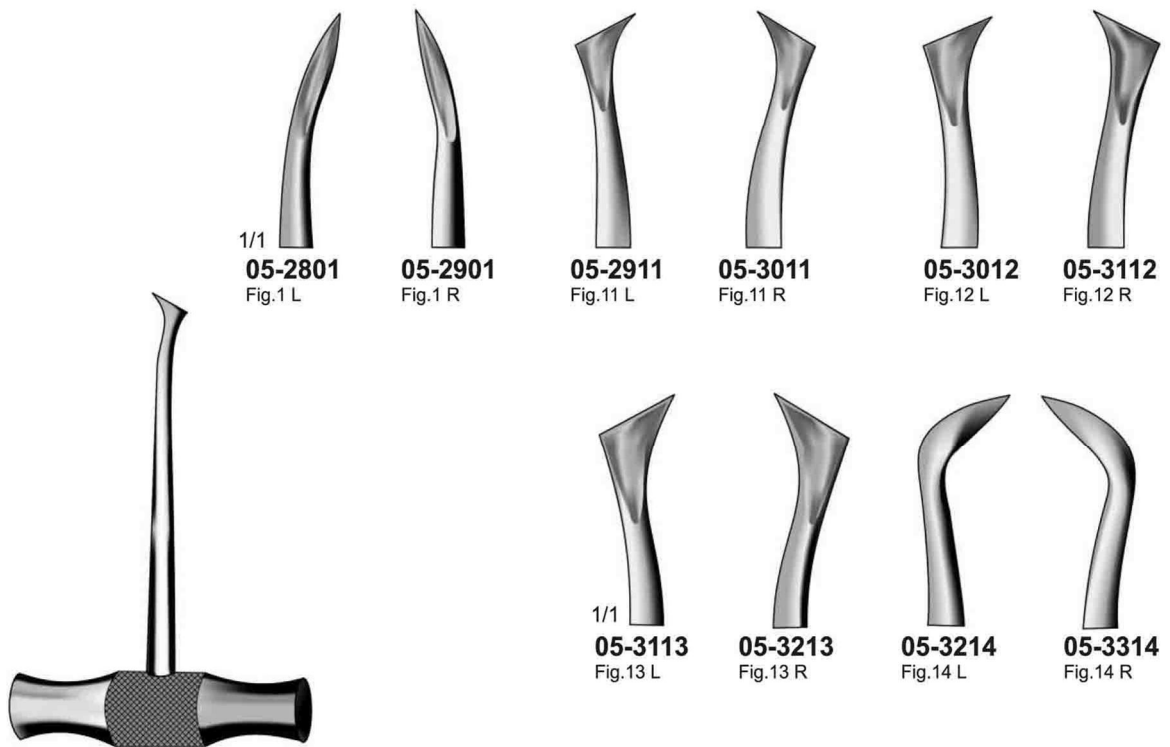

Example : 05-0701E

If you wish to order a particular type (A, B, C, D, E, F and G) of handle with all instruments, please mention **that** type in your purchase order.

**Example : Please use handle C for all
Scalers.**

Bein
05-0102 - 05-0304
13.5 cm/ 5 1/4"

Hylin
05-0403 - 05-0603
14 cm/ 5 1/2"

Friedmann
05-0701 - 05-0703
14 cm/ 5 1/2"

Coupland
05-0801 - 05-0803
14 cm/ 5 1/2"

05-0934 - 05-2304
13.5 cm/ 5 1/4"

Heidebrink
05-2601 - 05-2603

Coleman
05-2701 - 05-2703
15 cm/6"

Winter
05-2801 - 05-3314

Walter F. Barry
05-4320 - 05-4371

Krallengnber
05-4401

Krallengnber
05-4402

Lecluse
05-4501

Pott
05-4601 - 05-4602

West
05-4723
Fig 2/3

West
05-4756
Fig. 5/6

Warwick-James
05-4801
16 cm/ 6 1/4"

Warwick-James
05-4802
16 cm/ 6 1/4"

Warwick-James
05-4803
16 cm/ 6 1/4"

Walter F. Barry
05-4904 - 05-4906