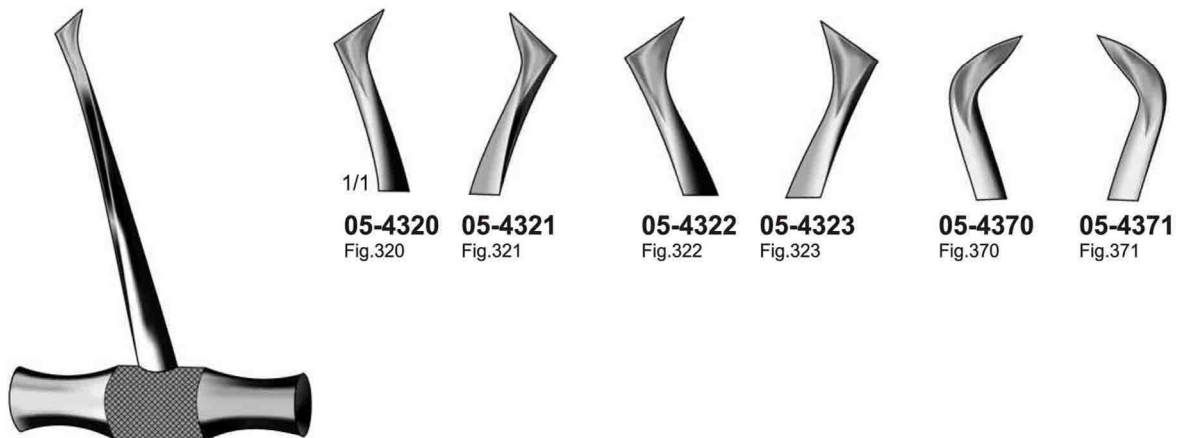

Example : 05-0701E

If you wish to order a particular type (A, B, C, D, E, F and G) of handle with all instruments, please mention **that** type in your purchase order.

**Example : Please use handle C for all
Scalers.**

Bein
05-0102 - 05-0304
13.5 cm/ 5 1/4"

Hylin
05-0403 - 05-0603
14 cm/ 5 1/2"

Friedmann
05-0701 - 05-0703
14 cm/ 5 1/2"

Coupland
05-0801 - 05-0803
14 cm/ 5 1/2"

05-0934 - 05-2304
13.5 cm/ 5 1/4"

Heidebrink
05-2601 - 05-2603

Coleman
05-2701 - 05-2703
15 cm/6"

Winter
05-2801 - 05-3314

Walter F. Barry
05-4320 - 05-4371

Krallengnber
05-4401

Krallengnber
05-4402

Lecluse
05-4501

Pott
05-4601 - 05-4602

West
05-4723
Fig 2/3

West
05-4756
Fig. 5/6

Warwick-James
05-4801
16 cm/ 6 1/4"

Warwick-James
05-4802
16 cm/ 6 1/4"

Warwick-James
05-4803
16 cm/ 6 1/4"

Walter F. Barry
05-4904 - 05-4906