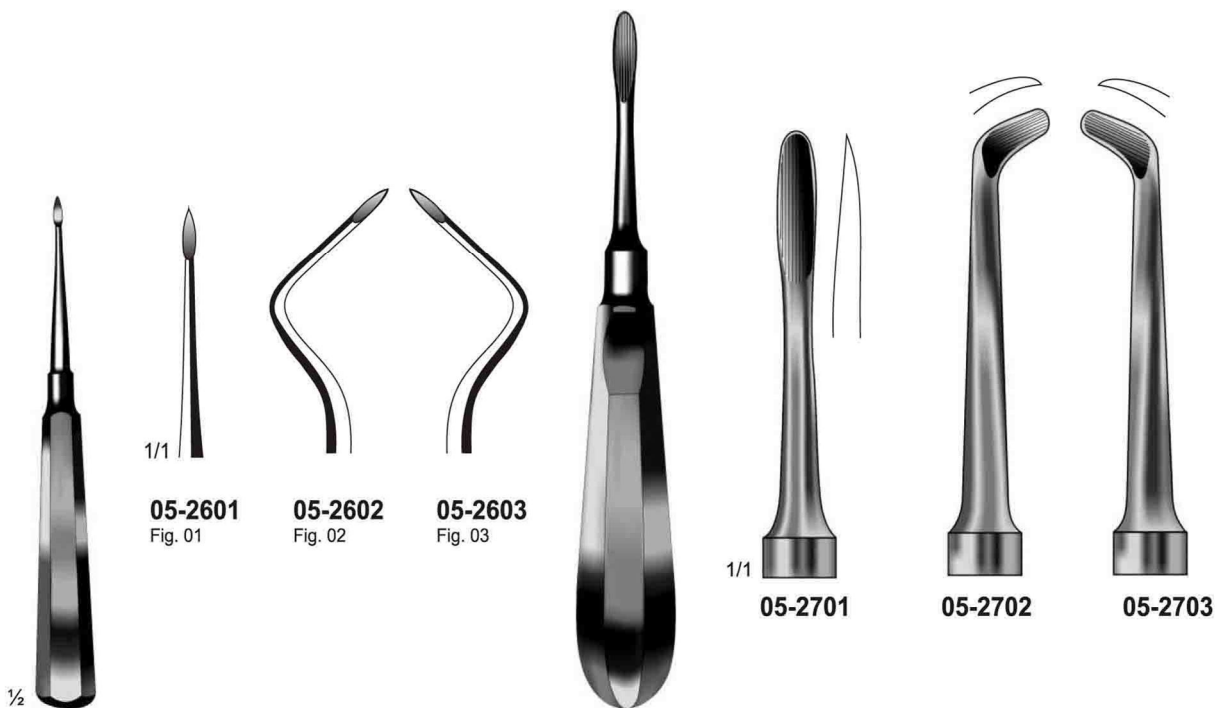

Example : 05-0701E

If you wish to order a particular type (A, B, C, D, E, F and G) of handle with all instruments, please mention **that** type in your purchase order.

**Example : Please use handle C for all
Scalers.**

Bein
05-0102 - 05-0304
13.5 cm/ 5 1/4"

Hylin
05-0403 - 05-0603
14 cm/ 5 1/2"

Friedmann
05-0701 - 05-0703
14 cm/ 5 1/2"

Coupland
05-0801 - 05-0803
14 cm/ 5 1/2"

05-0934 - 05-2304
13.5 cm/ 5 1/4"

Heidebrink
05-2601 - 05-2603

West
05-4756
Fig. 5/6

Warwick-James
05-4801
16 cm/ 6 1/4"

Warwick-James
05-4802
16 cm/ 6 1/4"

Warwick-James
05-4803
16 cm/ 6 1/4"

Walter F. Barry
05-4904 - 05-4906