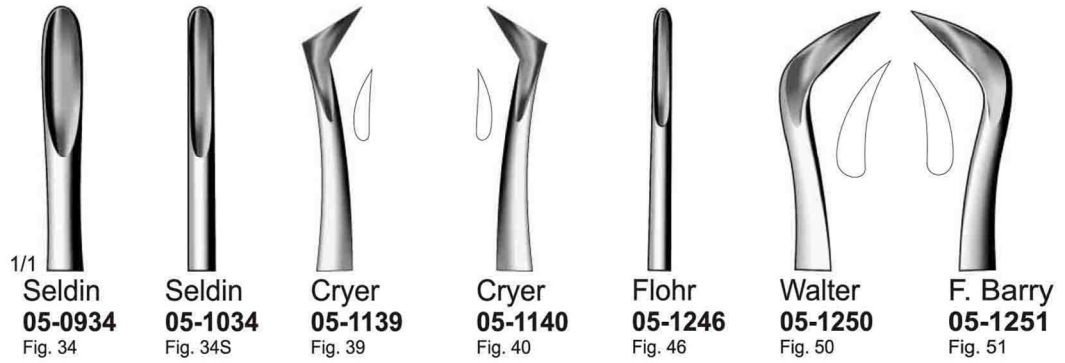

Example : 05-0701E

If you wish to order a particular type (A, B, C, D, E, F and G) of handle with all instruments, please mention **that** type in your purchase order.

**Example : Please use handle C for all
Scalers.**

Bein
05-0102 - 05-0304
13.5 cm/ 5 1/4"

Hylin
05-0403 - 05-0603
14 cm/ 5 1/2"

Friedmann
05-0701 - 05-0703
14 cm/ 5 1/2"

Coupland
05-0801 - 05-0803
14 cm/ 5 1/2"

05-0934 - 05-2304
13.5 cm/ 5 1/4"

Heidebrink
05-2601 - 05-2603

Coleman
05-2701 - 05-2703
15 cm/6"

Winter
05-2801 - 05-3314

Walter F. Barry
05-4320 - 05-4371

Krallengnber
05-4401

Krallengnber
05-4402

Lecluse
05-4501

Pott
05-4601 - 05-4602

West
05-4723
Fig 2/3

West
05-4756
Fig. 5/6

Warwick-James
05-4801
16 cm/ 6 1/4"

Warwick-James
05-4802
16 cm/ 6 1/4"

Warwick-James
05-4803
16 cm/ 6 1/4"

Walter F. Barry
05-4904 - 05-4906