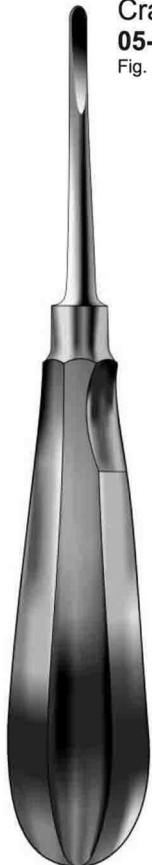

Example : 05-0701E

If you wish to order a particular type (A, B, C, D, E, F and G) of handle with all instruments, please mention **that** type in your purchase order.

**Example : Please use handle C for all
Scalers.**

Bein
05-0102 - 05-0304
13.5 cm/ 5 1/4"

Hylin
05-0403 - 05-0603
14 cm/ 5 1/2"

Friedmann
05-0701 - 05-0703
14 cm/ 5 1/2"

Coupland
05-0801 - 05-0803
14 cm/ 5 1/2"

05-0934 - 05-2304
13.5 cm/ 5 1/4"

Heidebrink
05-2601 - 05-2603

Coleman
05-2701 - 05-2703
15 cm/6"

Winter
05-2801 - 05-3314

Walter F. Barry
05-4320 - 05-4371

Krallengnber
05-4401

Krallengnber
05-4402

Lecluse
05-4501

Pott
05-4601 - 05-4602

West
05-4723
Fig 2/3

West
05-4756
Fig. 5/6

Warwick-James
05-4801
16 cm/ 6 1/4"

Warwick-James
05-4802
16 cm/ 6 1/4"

Warwick-James
05-4803
16 cm/ 6 1/4"

Walter F. Barry
05-4904 - 05-4906