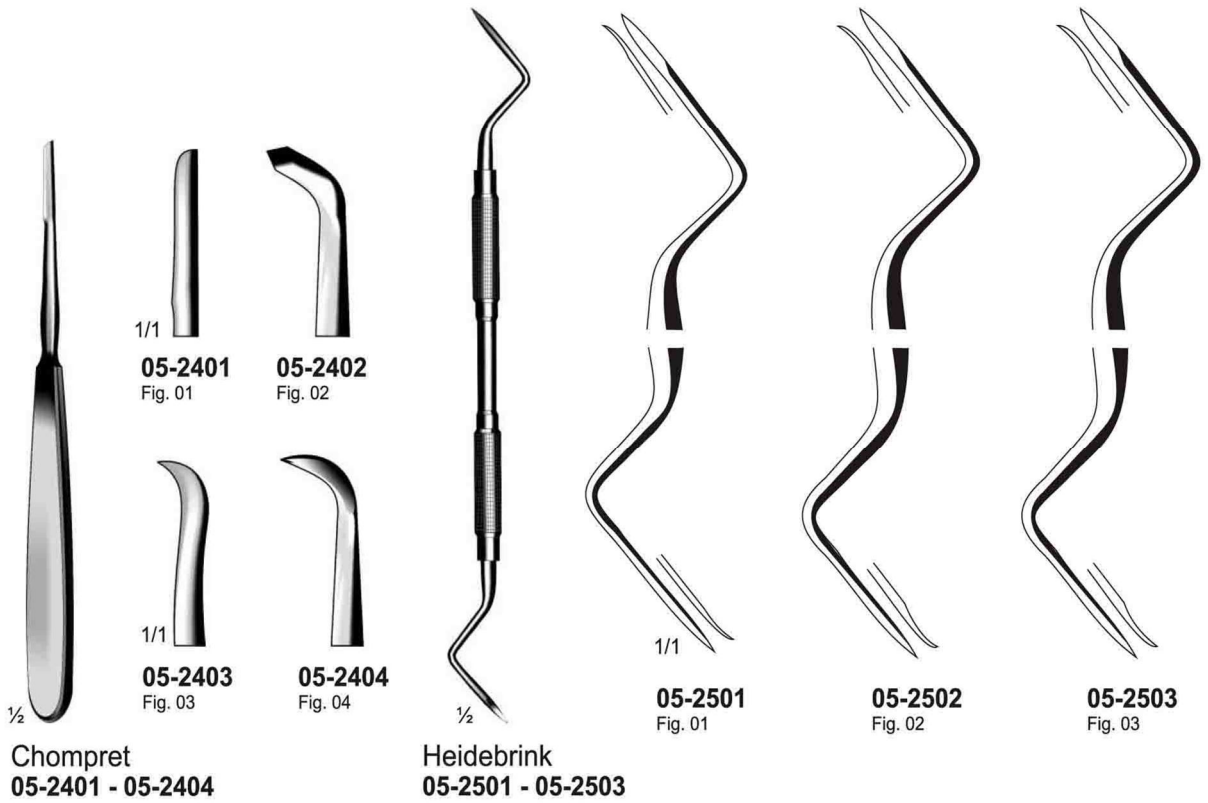

Example : 05-0701E

If you wish to order a particular type (A, B, C, D, E, F and G) of handle with all instruments, please mention **that** type in your purchase order.

**Example : Please use handle C for all
Scalers.**

Bein
05-0102 - 05-0304
13.5 cm/ 5 1/4"

Hylin
05-0403 - 05-0603
14 cm/ 5 1/2"

Friedmann
05-0701 - 05-0703
14 cm/ 5 1/2"

Coupland
05-0801 - 05-0803
14 cm/ 5 1/2"

05-0934 - 05-2304
13.5 cm/ 5 1/4"

Heidebrink
05-2601 - 05-2603

Coleman
05-2701 - 05-2703
15 cm/6"

Winter
05-2801 - 05-3314

Walter F. Barry
05-4320 - 05-4371

Krallengnber
05-4401

Krallengnber
05-4402

Lecluse
05-4501

Pott
05-4601 - 05-4602

West
05-4723
Fig 2/3

West
05-4756
Fig. 5/6

Warwick-James
05-4801
16 cm/ 6 1/4"

Warwick-James
05-4802
16 cm/ 6 1/4"

Warwick-James
05-4803
16 cm/ 6 1/4"

Walter F. Barry
05-4904 - 05-4906