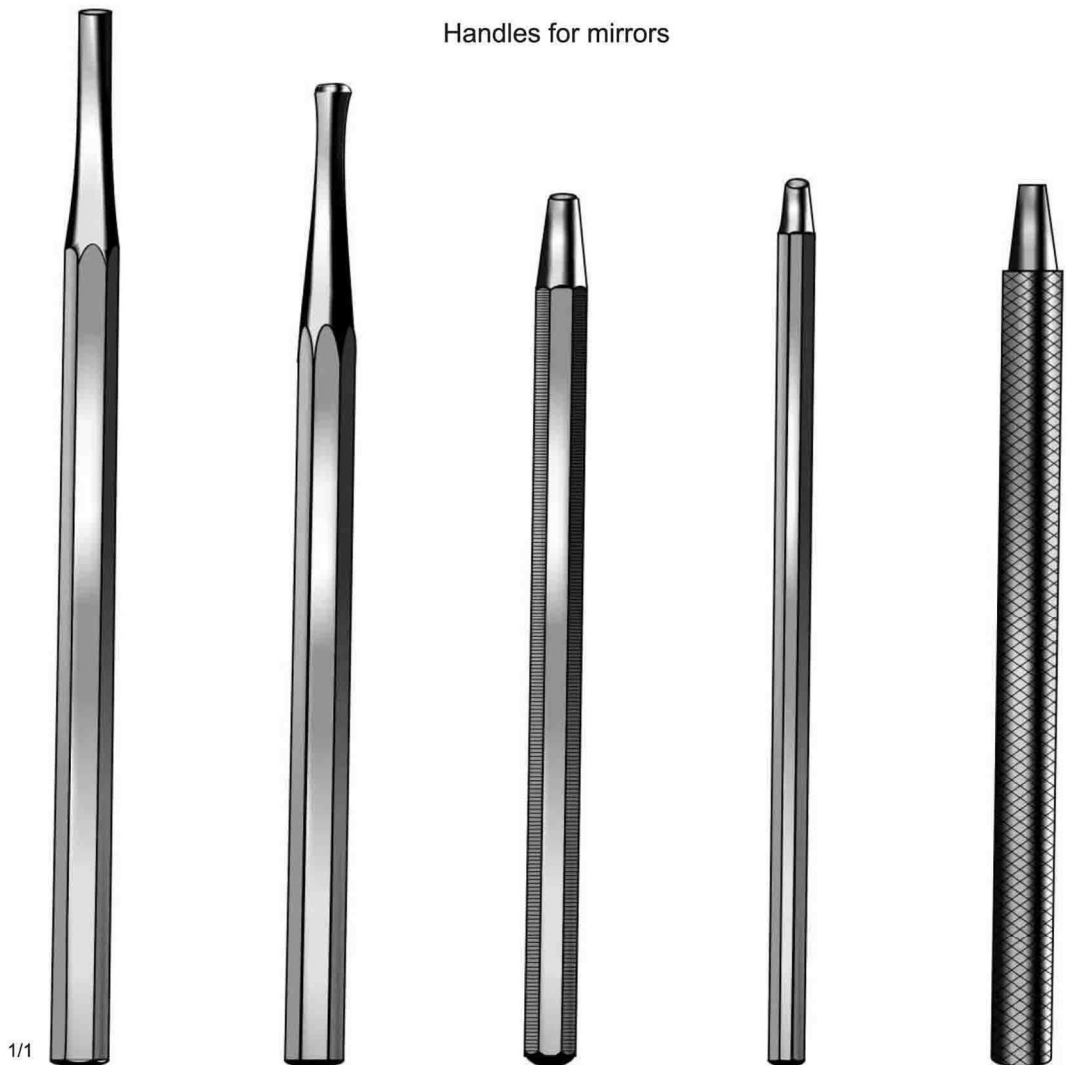

Ø mm	Sizes	Plane, Cone-Socket	Magnifying, Cone Socket	Ø mm	Sizes	Plane, simple thread	Magnifying, simple thread
22	4	20-2922	20-3022	22	4	20-3122	20-3222
24	5	20-2924	20-3024	24	5	20-3124	20-3224

Handles for mirrors

With simple thread **20-3301**

With Cone-Socket **20-3302**

Secco
20-3401

20-3501

20-3601

20-3701