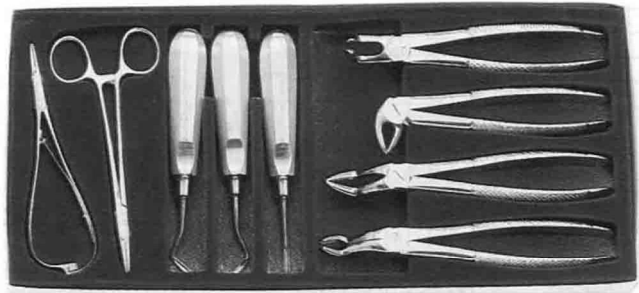

Supplied in Leather wallets

**21-0108, Set of 8., Containing**

- 01-0101** Dental Extracting Forceps, No.1
- 01-0113** Dental Extracting Forceps, No.13
- 01-0117** Dental Extracting Forceps, No.17
- 01-0118** Dental Extracting Forceps, No.18
- 01-0751** Dental Extracting Forceps, No.51A
- 01-1067** Dental Extracting Forceps, No.67
- 01-1379** Dental Extracting Forceps, No.39

**21-0209 Set of 9, Containing**

- 01-0333** Dental Extracting Forceps, No.33
- 01-0751** Dental Extracting Forceps, No.51A
- 01-1067** Dental Extracting Forceps, No.67
- 01-1379** Dental Extracting Forceps, No.79
- 05-0203** Root Elevators, 3mm, 13.5 cm/ 5¼"
- 05-2302** Root Elevators, No. 302
- 05-2303** Root Elevators, No. 303
- PJ.69.14** Mayo Hegar Needle Holder, 16 cm, T/C
- PJ.23.56** Mathieu Needle Holder, 14cm, T/C

Periodontal Instruments Set

**21-0508** Set of 16 Periodontia Instruments, Containing in artificial Leather case :

- 08-2101** Goldman-Fox Curettes 16cm/ 6 1/4"
- 08-2102** Goldman-Fox Curettes 16cm/ 6 1/4"
- 08-2103** Goldman-Fox Curettes 16cm/ 6 1/4"
- 08-2104** Goldman-Fox Curettes 16cm/ 6 1/4"
- 08-2105** Goldman-Fox Curettes 16cm/ 6 1/4"
- 08-2106** Goldman-Fox Curettes 16cm/ 6 1/4"
- 08-1507** Goldman-Fox Knives
- 08-1508** Goldman-Fox Knives
- 08-1509** Goldman-Fox Knives
- 08-1510** Goldman-Fox Knives
- 08-1511** Goldman-Fox Knives
- 08-1521** Goldman-Fox Knives
- PC.90.13** Goldman Fox, Gum Scissors 13 cm/ 5 1/8"
- 15-3301** Crane-Keplan Dental Tweezers 14 cm/ 5 1/2"
- 15-3302** Crane-Keplan Dental Tweezers 14 cm/ 5 1/2"