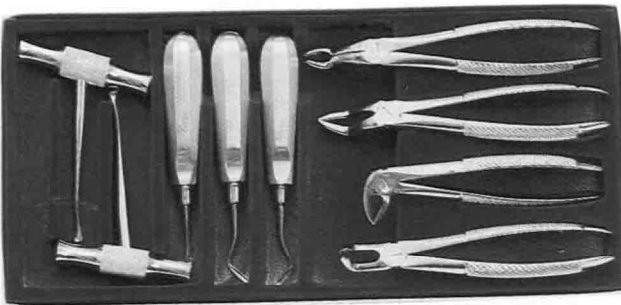

Supplied in Leather wallets

**21-0108, Set of 8., Containing**

- 01-0101** Dental Extracting Forceps, No.1
- 01-0113** Dental Extracting Forceps, No.13
- 01-0117** Dental Extracting Forceps, No.17
- 01-0118** Dental Extracting Forceps, No.18
- 01-0751** Dental Extracting Forceps, No.51A
- 01-1067** Dental Extracting Forceps, No.67
- 01-1379** Dental Extracting Forceps, No.39

**21-0209 Set of 9, Containing**

- 01-0333** Dental Extracting Forceps, No.33
- 01-0751** Dental Extracting Forceps, No.51A
- 01-1067** Dental Extracting Forceps, No.67
- 01-1379** Dental Extracting Forceps, No.79
- 05-0203** Root Elevators, 3mm, 13.5 cm/ 5¼"
- 05-2302** Root Elevators, No. 302
- 05-2303** Root Elevators, No. 303
- PJ.69.14** Mayo Hegar Needle Holder, 16 cm, T/C
- PJ.23.56** Mathieu Needle Holder, 14cm, T/C

**21-0309 Set of 9 , Containing**

- 01-0333** Dental Extracting Forceps, No.33
- 01-0751** Dental Extracting Forceps, No.51
- 01-1067** Dental Extracting Forceps, No.67
- 01-1379** Dental Extracting Forceps, No.79
- 05-0203** Root Elevators, 3mm, 13.5 cm/ 5¼"
- 05-2302** Root Elevators, No. 302
- 05-2303** Root Elevators, No. 303
- 05-4320** Dental Extracting Forceps, No.320
- 05-4321** Dental Extracting Forceps, No.321

Periodontal Instruments Set

**21-0508** Set of 16 Periodontia Instruments, Containing in artificial Leather case :

- 08-2101** Goldman-Fox Curettes 16cm/ 6 1/4"
- 08-2102** Goldman-Fox Curettes 16cm/ 6 1/4"
- 08-2103** Goldman-Fox Curettes 16cm/ 6 1/4"
- 08-2104** Goldman-Fox Curettes 16cm/ 6 1/4"
- 08-2105** Goldman-Fox Curettes 16cm/ 6 1/4"
- 08-2106** Goldman-Fox Curettes 16cm/ 6 1/4"
- 08-1507** Goldman-Fox Knives
- 08-1508** Goldman-Fox Knives
- 08-1509** Goldman-Fox Knives
- 08-1510** Goldman-Fox Knives
- 08-1511** Goldman-Fox Knives
- 08-1521** Goldman-Fox Knives
- PC.90.13** Goldman Fox, Gum Scissors 13 cm/ 5 1/8"
- 15-3301** Crane-Keplan Dental Tweezers 14 cm/ 5 1/2"
- 15-3302** Crane-Keplan Dental Tweezers 14 cm/ 5 1/2"