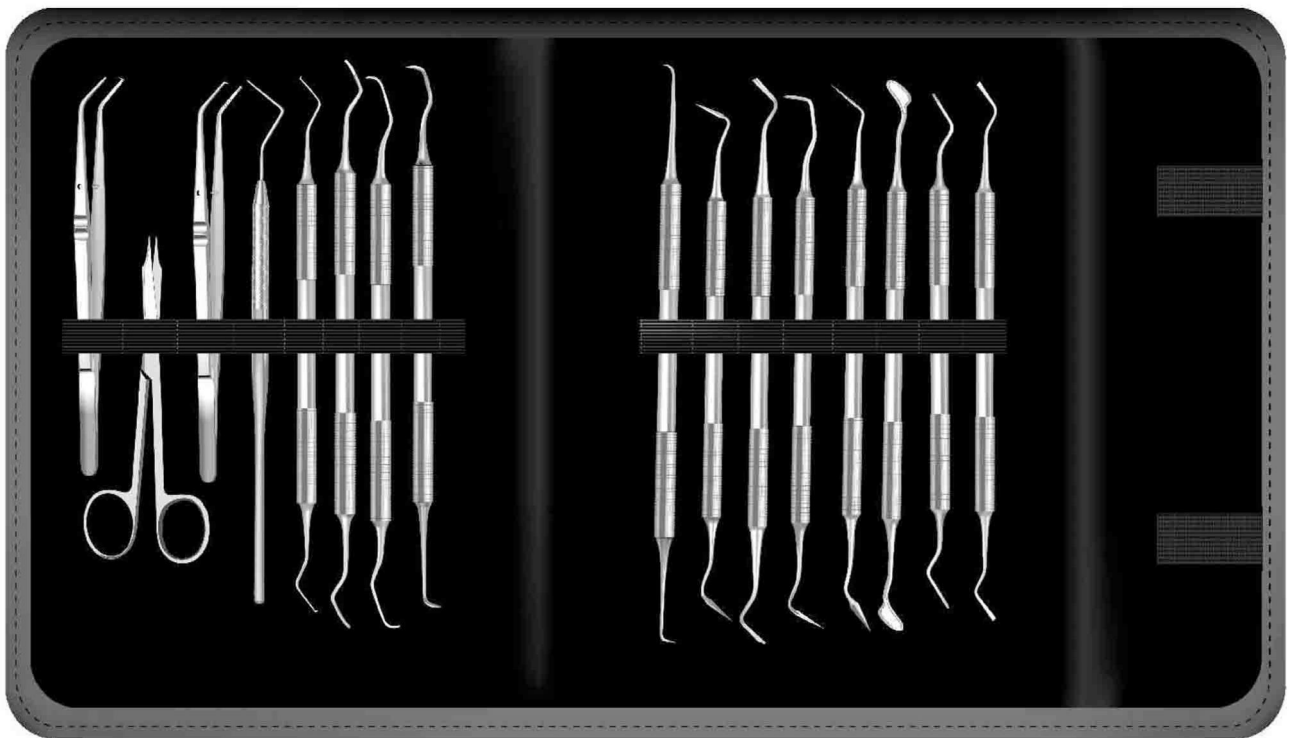

**21-0209 Set of 9, Containing**

- 01-0333** Dental Extracting Forceps, No.33
- 01-0751** Dental Extracting Forceps, No.51A
- 01-1067** Dental Extracting Forceps, No.67
- 01-1379** Dental Extracting Forceps, No.79
- 05-0203** Root Elevators, 3mm, 13.5 cm/ 5¼"
- 05-2302** Root Elevators, No. 302
- 05-2303** Root Elevators, No. 303
- PJ.69.14** Mayo Hegar Needle Holder, 16 cm, T/C
- PJ.23.56** Mathieu Needle Holder, 14cm, T/C

**21-0309 Set of 9 , Containing**

- 01-0333** Dental Extracting Forceps, No.33
- 01-0751** Dental Extracting Forceps, No.51
- 01-1067** Dental Extracting Forceps, No.67
- 01-1379** Dental Extracting Forceps, No.79
- 05-0203** Root Elevators, 3mm, 13.5 cm/ 5¼"
- 05-2302** Root Elevators, No. 302
- 05-2303** Root Elevators, No. 303
- 05-4320** Dental Extracting Forceps, No.320
- 05-4321** Dental Extracting Forceps, No.321

**21-0408 Set of 8, Containing**

- 01-0101** Dental Extracting Forceps, No.1
- 01-0104** Dental Extracting Forceps, No.4
- 01-0107** Dental Extracting Forceps, No.7
- 01-0113** Dental Extracting Forceps, No.13
- 01-0117** Dental Extracting Forceps, No.17
- 01-0118** Dental Extracting Forceps, No.18
- 01-0220** Dental Extracting Forceps, No.20
- 01-1686** Dental Extracting Forceps, No.6C

Periodontal Instruments Set

**21-0508** Set of 16 Periodontia Instruments, Containing in artificial Leather case :

- 08-2101** Goldman-Fox Curettes 16cm/ 6 1/4"
- 08-2102** Goldman-Fox Curettes 16cm/ 6 1/4"
- 08-2103** Goldman-Fox Curettes 16cm/ 6 1/4"
- 08-2104** Goldman-Fox Curettes 16cm/ 6 1/4"
- 08-2105** Goldman-Fox Curettes 16cm/ 6 1/4"
- 08-2106** Goldman-Fox Curettes 16cm/ 6 1/4"
- 08-1507** Goldman-Fox Knives
- 08-1508** Goldman-Fox Knives
- 08-1509** Goldman-Fox Knives
- 08-1510** Goldman-Fox Knives
- 08-1511** Goldman-Fox Knives
- 08-1521** Goldman-Fox Knives
- PC.90.13** Goldman Fox, Gum Scissors 13 cm/ 5 1/8"
- 15-3301** Crane-Keplan Dental Tweezers 14 cm/ 5 1/2"
- 15-3302** Crane-Keplan Dental Tweezers 14 cm/ 5 1/2"